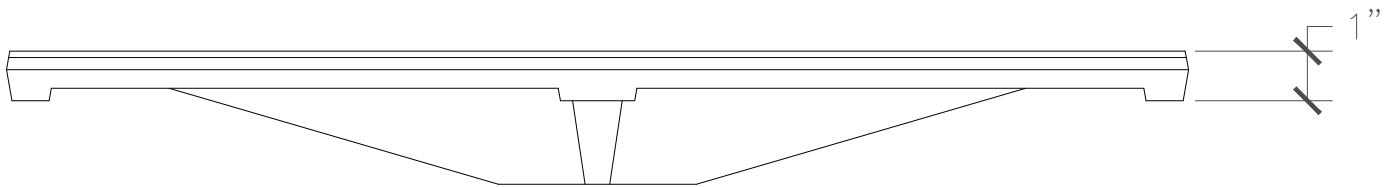

top

edge

NOTES:

1. Material: cast iron
2. Natural finish
3. One piece, total thickness: 1"
4. Fits: NEENAH D-1256 manhole ring
5. Due to casting inconsistencies, all dimensions are nominal.

**IRON AGE  
DESIGNS**