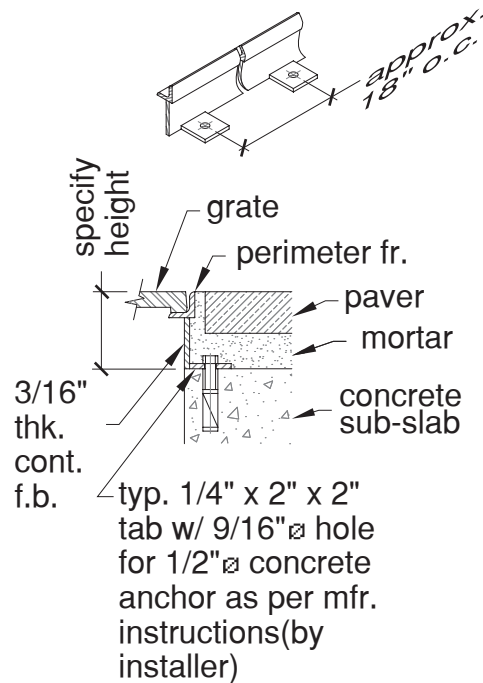

"SOC"
**STAND-OFF
RETRO CONTINUOUS**
used with pavers,
continuous skirt

**IRON AGE
DESIGNS**

2104 SW 152nd st #4 TEL 206.276.0925
Burien WA 98166 FAX 206.257.0318
WWW.ironagegrates.com