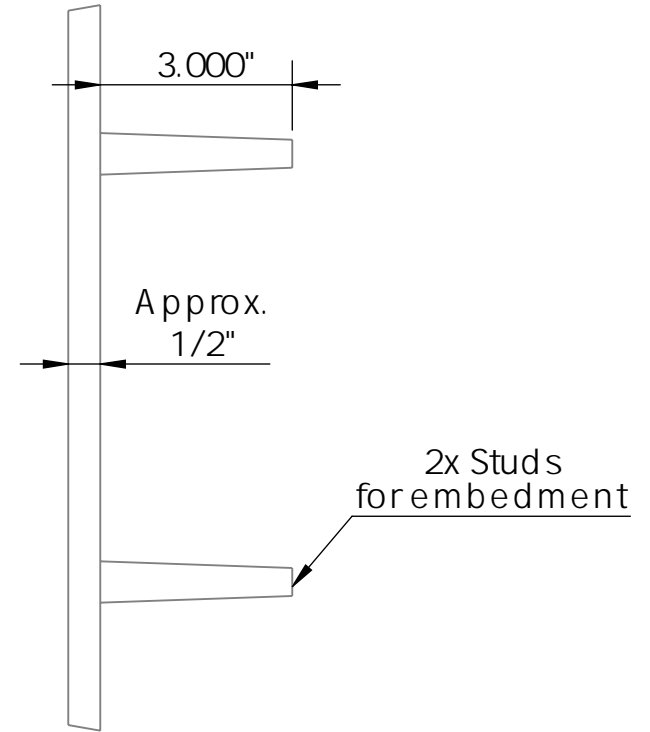

TOP VIEW
scale 1:3

SIDE VIEW
scale 1:3

Fish - B

NOTES:

1. Due to casting inconsistencies, all dimensions are nominal.

Made in USA © 2008 Iron Age Designs

 IRON AGE DESIGNS Telephone 206.276.0925 www.ironagegrates.com	Material:	Cast Iron A 48	Weight:	N/A lbs.	Free Drain Area:	N/A in/sq., or N/A %	By:	MS	Checked:	MS	Date:	8-19-25
	Finish:	Baked on Oil	Edge:	N/A	Flow Rate:	N/A GPM, or N/A CuFt./sec.	© Registration:	Pending	Scale:	NTS		
	Fits:	Embedment	Product ID:	FIBX6-15I99ORN	Drawing Name:	01_Fish_B_Embed_Iron						