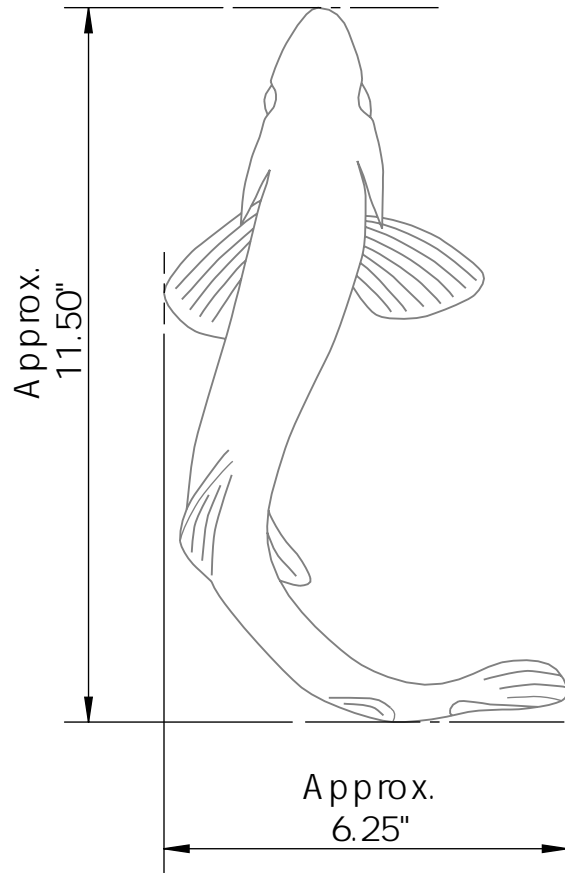

TOP VIEW
scale 1:3

SIDE VIEW
scale 1:3

Fish - B

NOTES:

1. Due to casting inconsistencies, all dimensions are nominal.

Made in USA © 2008 Iron Age Designs

 IRON AGE DESIGNS Telephone 206.276.0925 www.ironagegrates.com	Material:	Cast Iron A 48	Weight:	N/A lbs.	Free Drain Area:	N/A in/sq., or N/A %	By:	MS	Checked:	MS	Date:	8-19-25
	Finish:	Baked on Oil	Edge:	N/A	Flow Rate:	N/A GPM, or N/A CuFt./sec.	© Registration:	Pending	Scale:	NTS		
	Fits:	Embedment	Product ID:	FIBX6-15I99ORN	Drawing Name:	01_Fish_B_Embed_Iron						