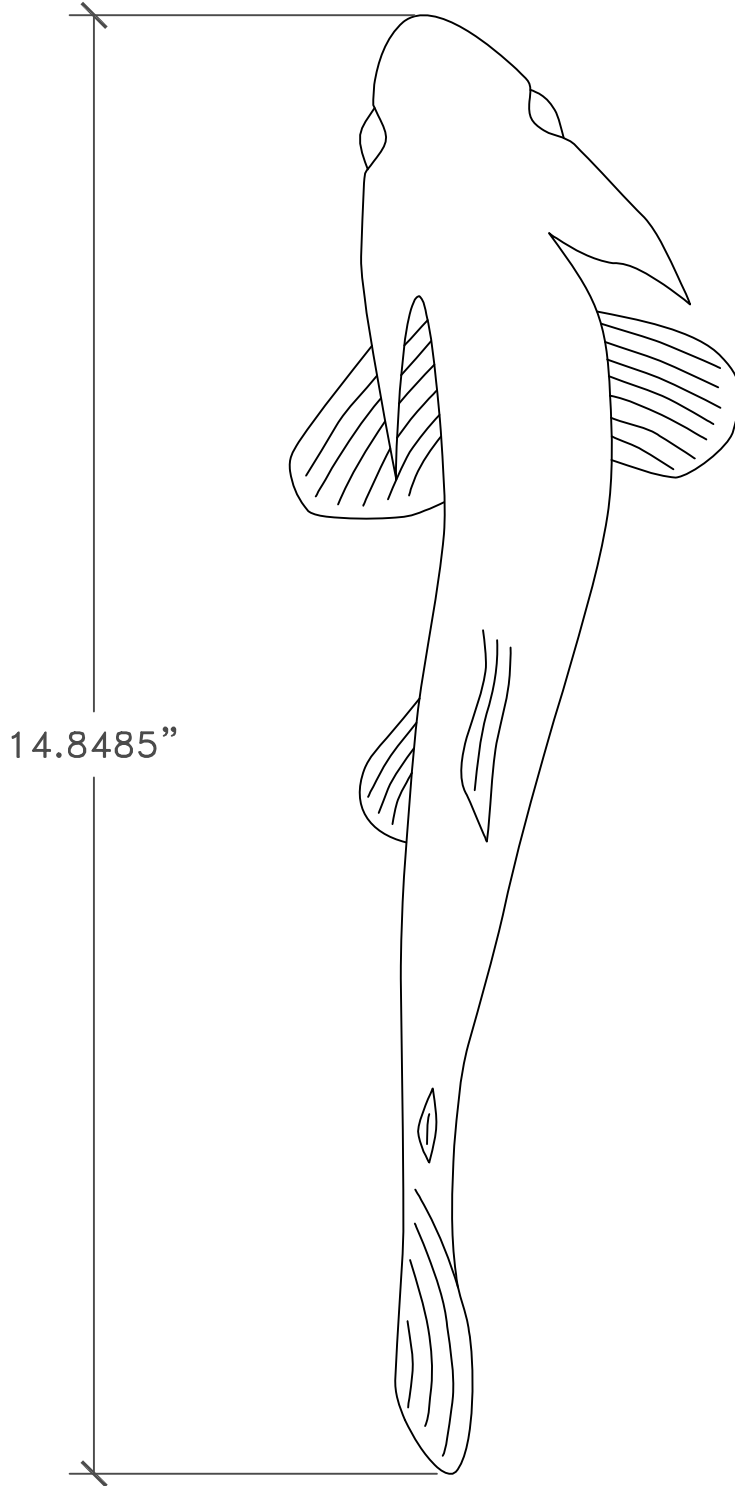

TOP

**NOTES:**

1. Material: cast iron
2. Baked-On-Oil Finish
3. ADA compliant
4. 2X each 9" studs for embedment
5. Due to casting inconsistencies, all dimensions are nominal.

**IRON AGE  
DESIGNS**

2104 SW 152nd St. #4 TEL 206.276.0925  
Burién, WA 98166 FAX 206.257.0318  
www.ironagedesigns.com

Fish Position "A"

drawing no. FishA

drawn by: CD  
scale: NTS  
date: 04/03/08

© 2008 Iron Age Designs