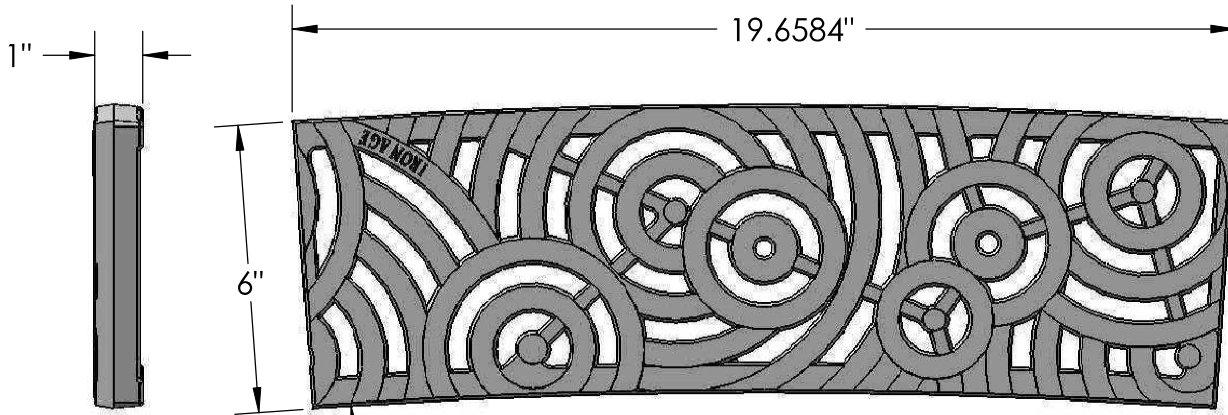

3 castings arrayed
scale 1:6

end view
scale 1:4

top view
scale 1:4

bottom view
scale 1:4

front view
scale 1:4

perspective
scale 1:4

 **IRON AGE** 2104 SW 152nd St #4 TEL 206.276.0925
DESIGNS Burién, WA 98166 FAX 206.257.0318
www.ironagedesigns.com

Oblio 6" Trench Grate
11'-3" C.L.R.

DWG. NO. OBL.C.6x11'I.R.

Drawn by: CD
Date: 6/24/08
Scale: NTS

NOTES:

1. Material: cast iron
2. Natural Finish
3. Due to casting inconsistencies all dimensions are nominal