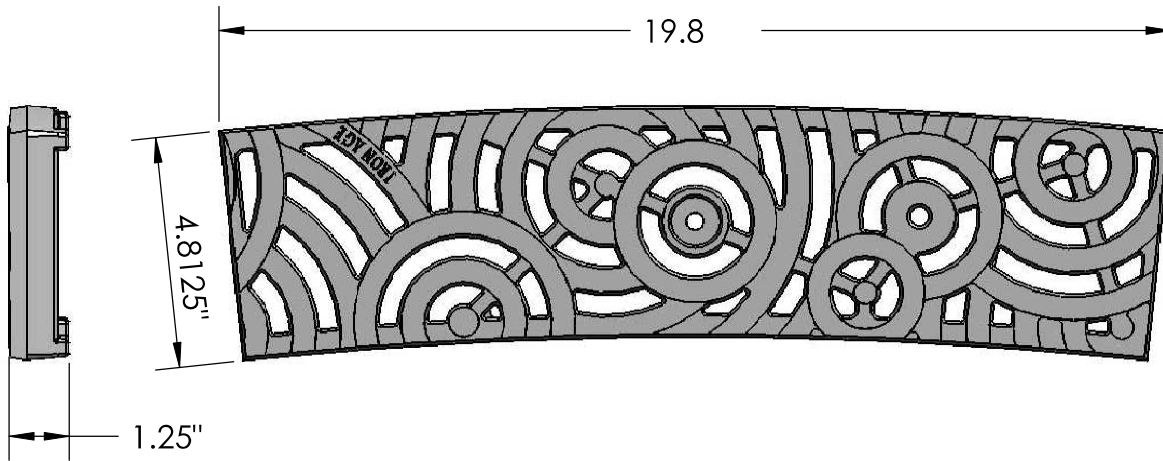

3 castings arrayed
scale 1:6

top view
scale 1:4

bottom view
scale 1:6

end view
scale 1:4

front view
scale 1:4

perspective
scale 1:6

 **IRON AGE** 2104 SW 152nd St. #4 TEL 206.276.0925
DESIGNS Burién, WA 98166 FAX 206.257.0318
www.ironagedesigns.com

Oblio 5" Trench Grate
7'-9" C.L.R.

DWG. NO. OBL.C.5x20clr7'8.75"

Drawn by: CD
Date: 8/19/08
Scale: NTS

NOTES:

1. Material: cast iron
2. Finish: natural
3. Due to casting inconsistencies all dimensions are nominal