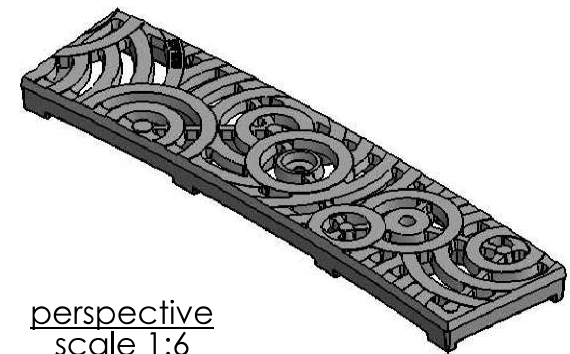

3 castings arrayed
scale 1:6

top view
scale 1:4

bottom view
scale 1:6

end view
scale 1:4

front view
scale 1:4

perspective
scale 1:6

 **IRON AGE** 2104 SW 152nd St. #4 TEL 206.276.0925
DESIGNS Burién, WA 98166 FAX 206.257.0318
www.ironagedesigns.com

Oblio 5" Trench Grate
7'-9" C.L.R.

DWG. NO. OBL.C.5x20clr7'8.75"

Drawn by: CD
Date: 8/19/08
Scale: NTS

NOTES:

1. Material: cast iron
2. Finish: natural
3. Due to casting inconsistencies all dimensions are nominal