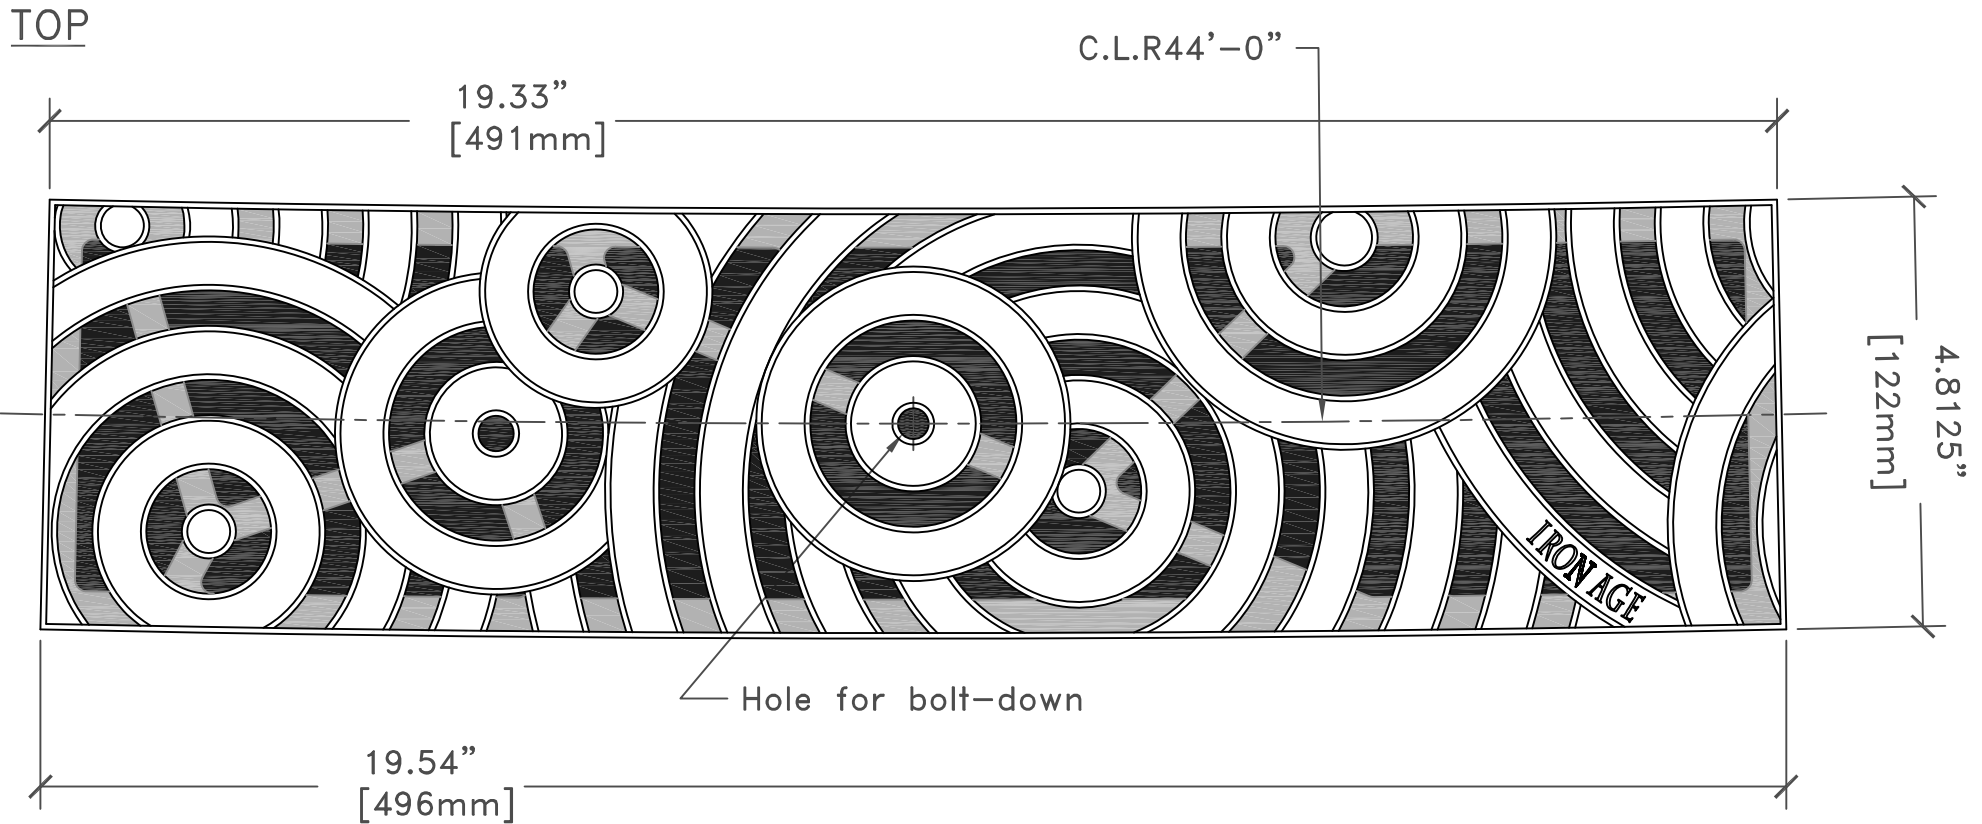

3 GRATES ARRAYED

IRON AGE
DESIGNS

2104 SW 152nd St. #4 TEL 206.276.0925
Burien, WA 98166 FAX 206.257.0318
www.ironagegrates.com

NOTES:

1. Material: cast iron
2. Natural finish
3. Total thickness: 1"
4. Fits trench frame
by Iron Age Designs
5. No openings greater than 1/2"
6. Free Drain Area = 23%
7. Due to casting inconsistencies
all dimensions are nominal.

Oblio 5" Trench Grate
44'-0" C.L.R.

drawing no. 01-R38'OBLcast

drawn by: LP
scale: NTS
date: 04/18/08

© 2008 Iron Age Designs