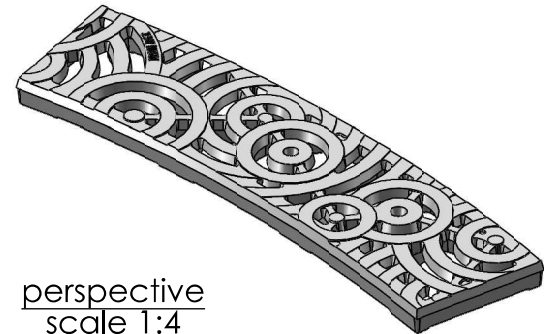

3 castings arrayed
scale 1:6

end view
scale 1:4

top view
scale 1:4

bottom view
scale 1:4

front view
scale 1:4

perspective
scale 1:4

IRON AGE 2104 SW 152nd St #4 TEL 206.276.0925
DESIGNS Burién, WA 98166 FAX 206.257.0318
www.ironagedesigns.com

Oblio 5" Trench Grate
4'-0" C.L.R.

DWG. NO. OBL.C.5x4'C.L.R._DM Scale: NTS

Drawn by: JH
Date: 7/14/10
Scale: NTS

NOTES:

1. Material: Cast Iron
2. Finish: Natural
3. 3/4" thick, 16 castings/full circle
4. Due to casting inconsistencies all dimensions are nominal