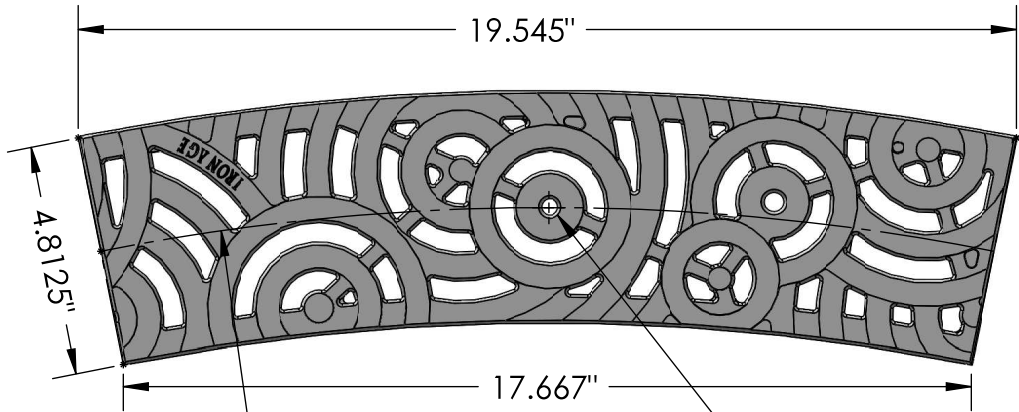

3 castings arrayed
scale 1:6

end view
scale 1:4

top view
scale 1:4

bottom view
scale 1:4

front view
scale 1:4

perspective
scale 1:4

IRON AGE 2104 SW 152nd St #4 TEL 206.276.0925
DESIGNS Burién, WA 98166 FAX 206.257.0318
www.ironagedesigns.com

Oblio 5" Trench Grate
4'-0" C.L.R.

DWG. NO. OBL.C.5x4'C.L.R._DM Scale: NTS

Drawn by: JH
Date: 7/14/10
Scale: NTS

NOTES:

1. Material: Cast Iron
2. Finish: Natural
3. 3/4" thick, 16 castings/full circle
4. Due to casting inconsistencies all dimensions are nominal