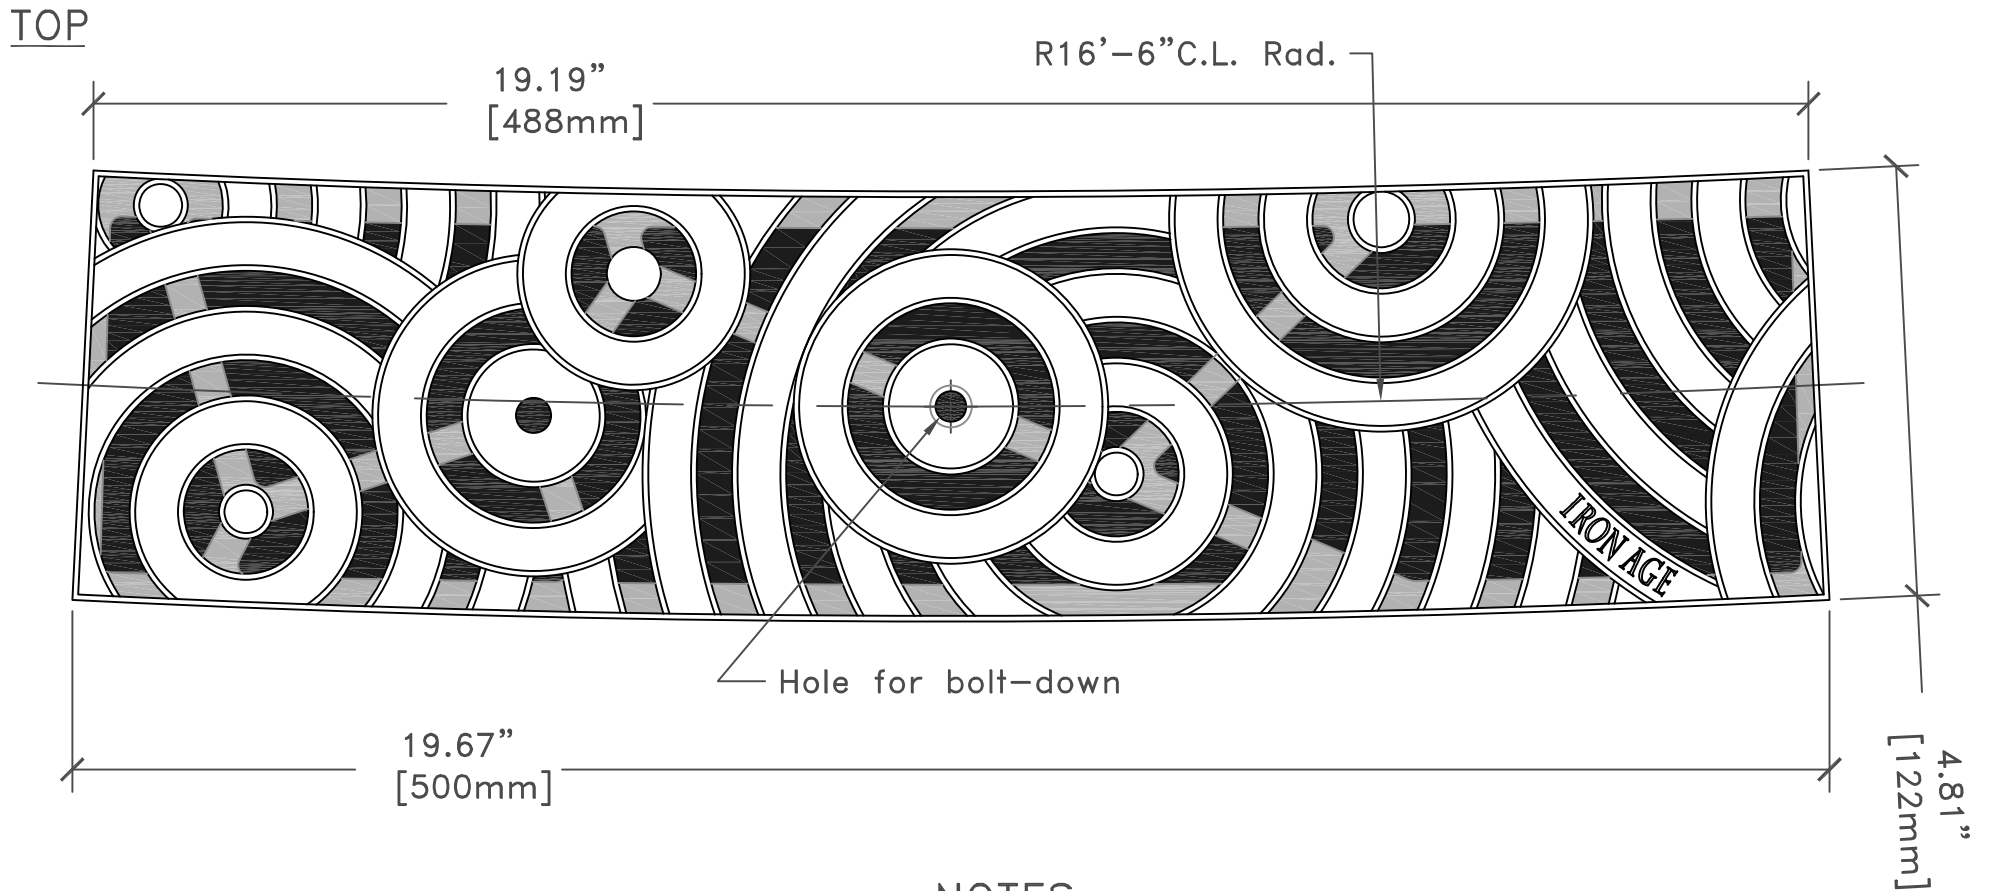

3 GRATES ARRAYED

IRON AGE
DESIGNS

2104 SW 152nd St. #4 TEL 206.276.0925
Burién, WA 98166 FAX 206.257.0318
www.ironagegrates.com

NOTES:

1. Material: cast iron
2. Natural finish
3. Total thickness: $\frac{3}{4}$ "
4. Fits trench frame by Iron Age Designs
5. No openings greater than $\frac{1}{2}$ "
6. Free Drain Area = 23%
7. Due to casting inconsistencies all dimensions are nominal.

Oblio 5" Trench Grate
16'-6" C.L.R.

drawing no. C-0707.07

drawn by: CD
scale: NTS
date: 06/14/07