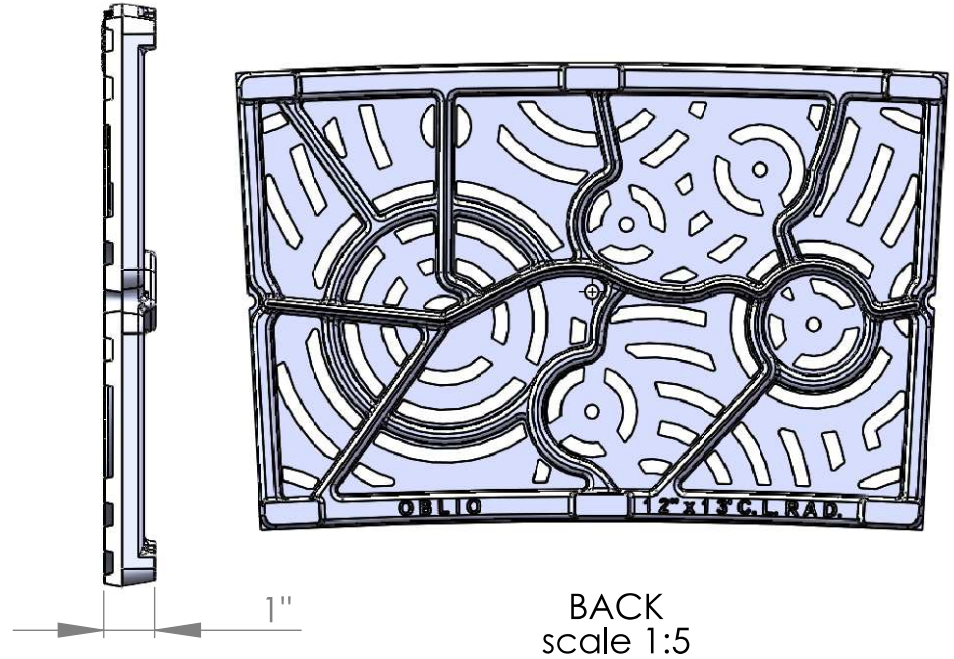

END
scale 1:4

 **IRON AGE**
DESIGNS

2104 SW 152nd St #4 TEL 206.276.0925
Burién, WA 98166 FAX 206.257.0318
www.ironagedesigns.com

Oblio 12" Trench Grate
13'-0" C.L.R.

Drawn by: CD
Date: 6/27/11
Scale: NTS

DWG. NO. 01-OBL.I.12x13'CLR

NOTES:

1. Material: cast ductile iron
2. Natural finish
3. Two pieces, total thickness: 1"
4. Fits frame manufactured by Iron Age Designs
5. A.D.A. compliant, openings less than 1/2"
6. Due to casting inconsistencies all dimensions are nominal