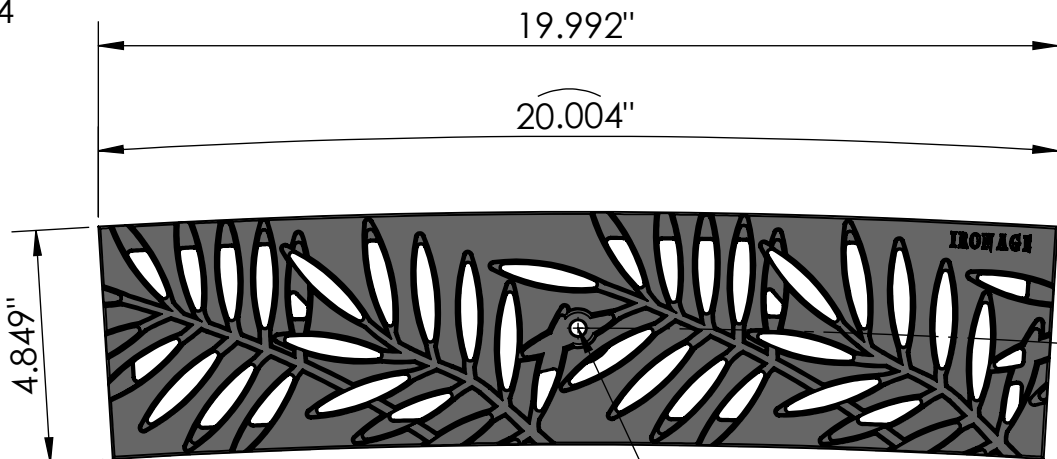

3 ARRAY
scale 1:7

TOP VIEW
scale 1:4

CASTING-ID
scale 1:2

13'-3"
CLR

SIDE VIEW
scale 1:4

ISO-VIEW
scale 1:6

NOTES:

1. ADA Compliant: No thru openings greater than 1/2".
2. Ships in pieces: 1
3. Due to casting inconsistencies, all dimensions are nominal.

Made in USA ©2020 Iron Age Designs

Locust 5" x 20" Trench Grate
13'-3" C.L.R.

 IRON AGE DESIGNS Telephone 206.276.0925 www.ironagegrates.com	Material: Cast Iron A 48	Weight: 7.61 lbs.	Free Drain Area: 17.68 in./sq., or 18.51 %	By: MS Checked: MS Date: 11-17-21
	Finish: Raw	Edge: 0.750"	Flow Rate: 23.17 GPM, or .051 CuFt./sec.	© Registration: Pending Scale: NTS
	Fits: Iron Age Custom Frames SOLD SEPARATELY	Product ID: LR5-20I9913	Drawing Name: 01_LOC_I_5x20_13'3"CLR_TrenchGrate_Iron	