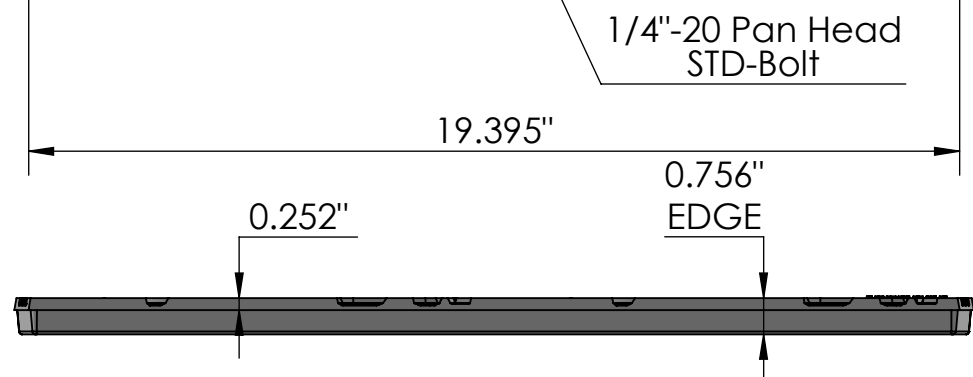

3 ARRAY
scale 1:7

TOP VIEW
scale 1:4

CASTING-ID
scale 1:2

13'-3"
CLR

SIDE VIEW
scale 1:4

ISO-VIEW
scale 1:6

NOTES:

1. ADA Compliant: No thru openings greater than 1/2".
2. Ships in pieces: 1
3. Due to casting inconsistencies, all dimensions are nominal.

Made in USA ©2020 Iron Age Designs

Locust 5" x 20" Trench Grate
13'-3" C.L.R.

 IRON AGE DESIGNS Telephone 206.276.0925 www.ironagegrates.com	Material: Cast Iron A 48	Weight: 7.61 lbs.	Free Drain Area: 17.68 in./sq., or 18.51 %	By: MS Checked: MS Date: 11-17-21
	Finish: Raw	Edge: 0.750"	Flow Rate: 23.17 GPM, or .051 CuFt./sec.	© Registration: Pending Scale: NTS
	Fits: Iron Age Custom Frames SOLD SEPARATELY	Product ID: LR5-20I9913	Drawing Name: 01_LOC_I_5x20_13'3"CLR_TrenchGrate_Iron	