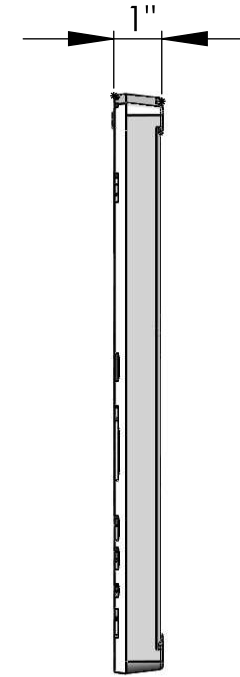

3 castings arrayed  
scale 1:10

top  
scale 1:4

end  
scale 1:4

R20'-5.06"

edge  
scale 1:4

 **IRON AGE** 2104 SW 152nd St #4 TEL 206.276.0925  
DESIGNS Burién, WA 98166 FAX 206.257.0318  
www.ironagedesigns.com

Locust 12" Trench Grate  
20'-5" C.L.R.

Drawn by: CD  
Date: 3/19/12  
Scale: NTS

DWG. NO. LOC.I.12x20x20'5"CLR

**NOTES:**

1. Material: cast ductile iron
2. Natural finish
3. Weight approx. 20 lbs
4. Due to casting inconsistencies all dimensions are nominal