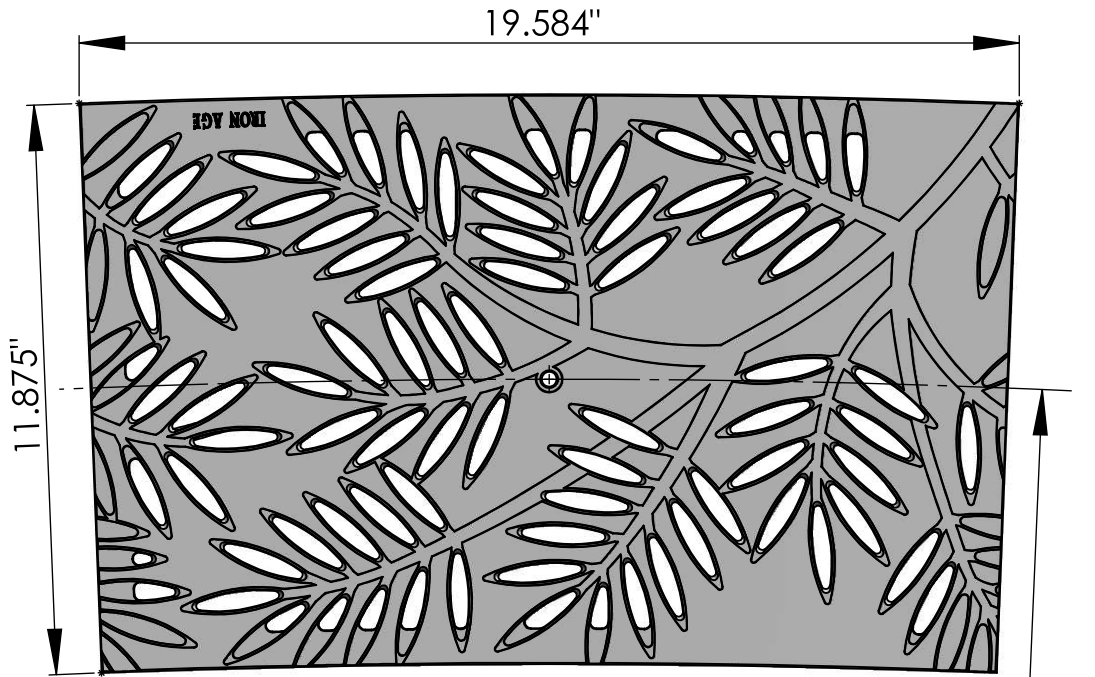

3 castings arrayed  
scale 1:10

top  
scale 1:4

end  
scale 1:4

R20'-5.06"

edge  
scale 1:4

 **IRON AGE** 2104 SW 152nd St #4 TEL 206.276.0925  
DESIGNS Burién, WA 98166 FAX 206.257.0318  
www.ironagedesigns.com

Locust 12" Trench Grate  
20'-5" C.L.R.

Drawn by: CD  
Date: 3/19/12  
Scale: NTS

DWG. NO. LOC.I.12x20x20'5"CLR

**NOTES:**

1. Material: cast ductile iron
2. Natural finish
3. Weight approx. 20 lbs
4. Due to casting inconsistencies all dimensions are nominal