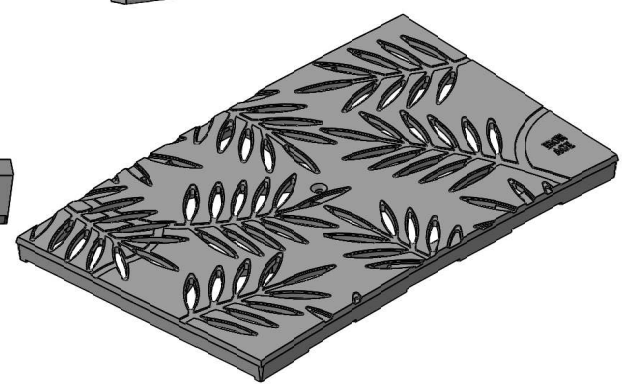

PERSPECTIVE

SIDE

NOTES:

1. Material: cast iron
2. Finish: Natural
3. Edge thickness: 1"
4. Fits custom frame by: Iron Age Designs
5. ADA Compliant: No openings larger than 1/2"
6. Weight approx. 18lbs
7. Due to casting inconsistencies all dimensions are nominal

IRON AGE 2104 SW 152nd St #4 TEL 206.276.0925
 DESIGNS Burién, WA 98166 FAX 206.257.0318
 www.ironagedesigns.com

Locust 12" Trench Grate
 13'-0" C.L.R.

Drawn by: JH
 Date: 1/16/14
 Scale: NTS

DWG. NO. 001-LOC.I.12x13CLR