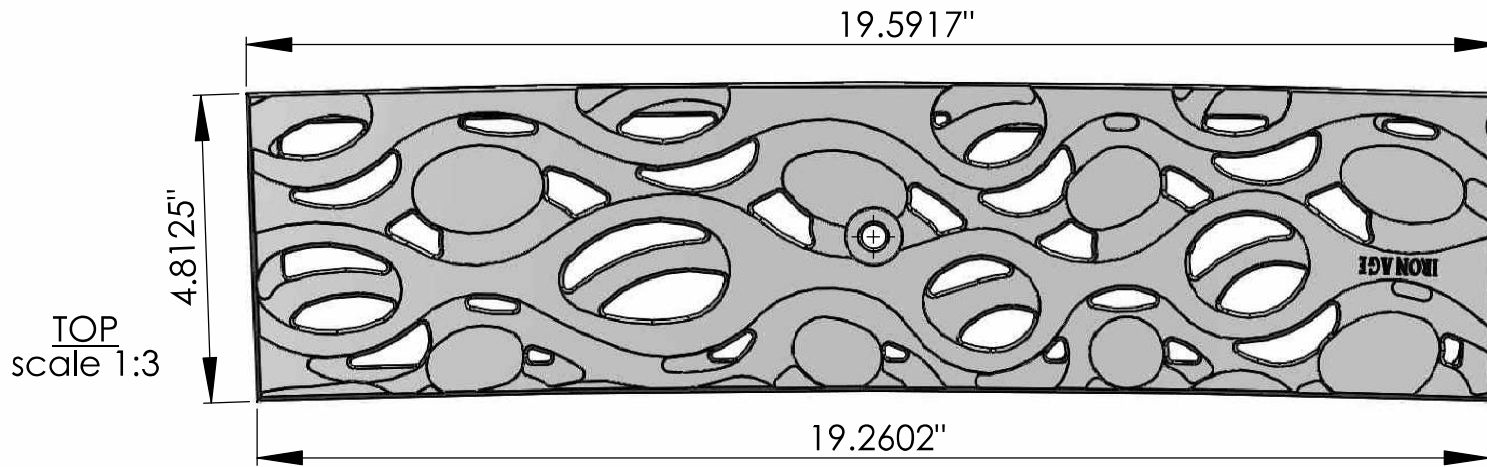

BACK
scale 1:5

3 CASTINGS ARRAYED
scale 1:6

TOP
scale 1:3

END
scale 1:3

EDGE
scale 1:3

 **IRON AGE** 2104 SW 152nd St #4 TEL 206.276.0925
DESIGNS Burién, WA 98166 FAX 206.257.0318
www.ironagedesigns.com

Janis 5" Trench Grate
23'-6" C.L.R.

DWG. NO. JAN.I.5x20CLR23'6"

Drawn by: CD
Date: 8/15/12
Scale: NTS

NOTES:

- 1 Material: cast ductile iron
- 2 Finish options
- 3 Fits frame by Iron Age™
- 4 Due to casting inconsistencies all dimensions are nominal