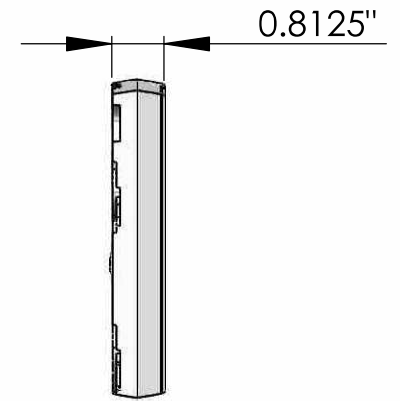

BACK
scale 1:5

3 CASTINGS ARRAYED
scale 1:6

TOP
scale 1:3

END
scale 1:3

EDGE
scale 1:3

 **IRON AGE** 2104 SW 152nd St #4 TEL 206.276.0925
DESIGNS Burién, WA 98166 FAX 206.257.0318
www.ironagedesigns.com

Janis 5" Trench Grate
23'-6" C.L.R.

DWG. NO. JAN.I.5x20CLR23'6"

Drawn by: CD
Date: 8/15/12
Scale: NTS

NOTES:

- 1 Material: cast ductile iron
- 2 Finish options
- 3 Fits frame by Iron Age™
- 4 Due to casting inconsistencies all dimensions are nominal