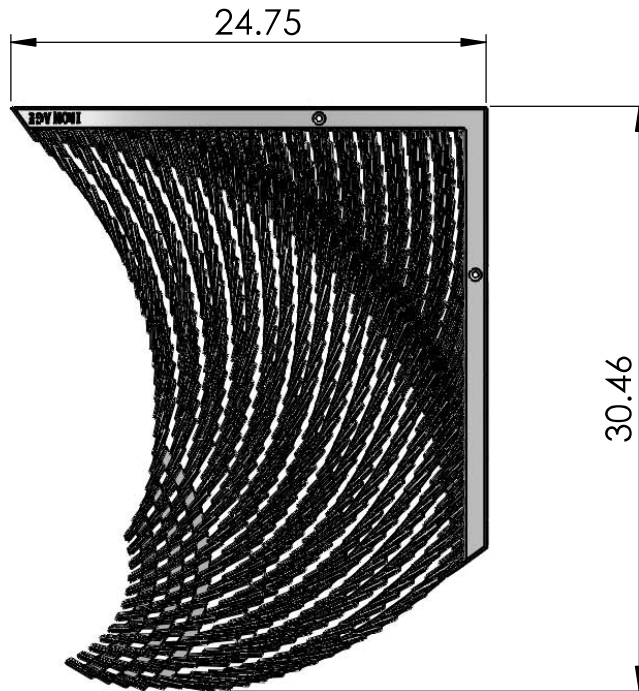

Warp 4' x 4' Tree Grate

JOB NO.

Drawn by: CD

DWG. NO. 01-Warp.1.4'sq

Date: 04/06/16

Scale: NTS

© 2016 Iron Age Designs

IRON AGE
DESIGNS