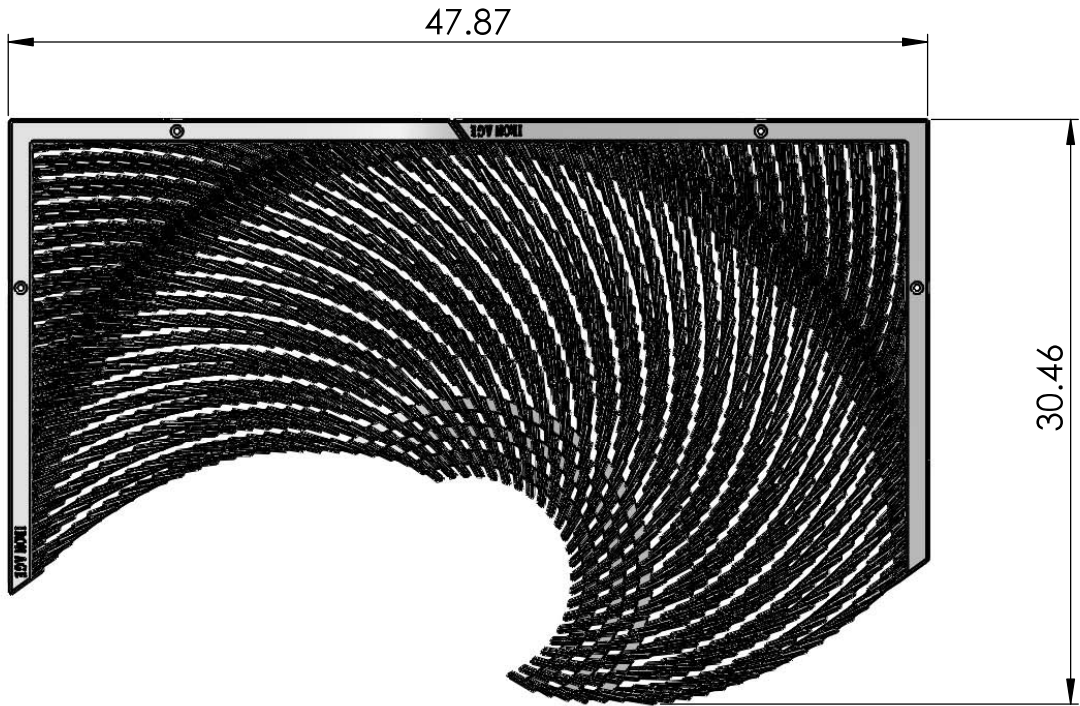

Warp 4' x 4' Tree Grate

JOB NO.

Drawn by: CD

DWG. NO. 01-Warp.1.4'sq

Date: 04/06/16

Scale: NTS

© 2016 Iron Age Designs

IRON AGE
DESIGNS