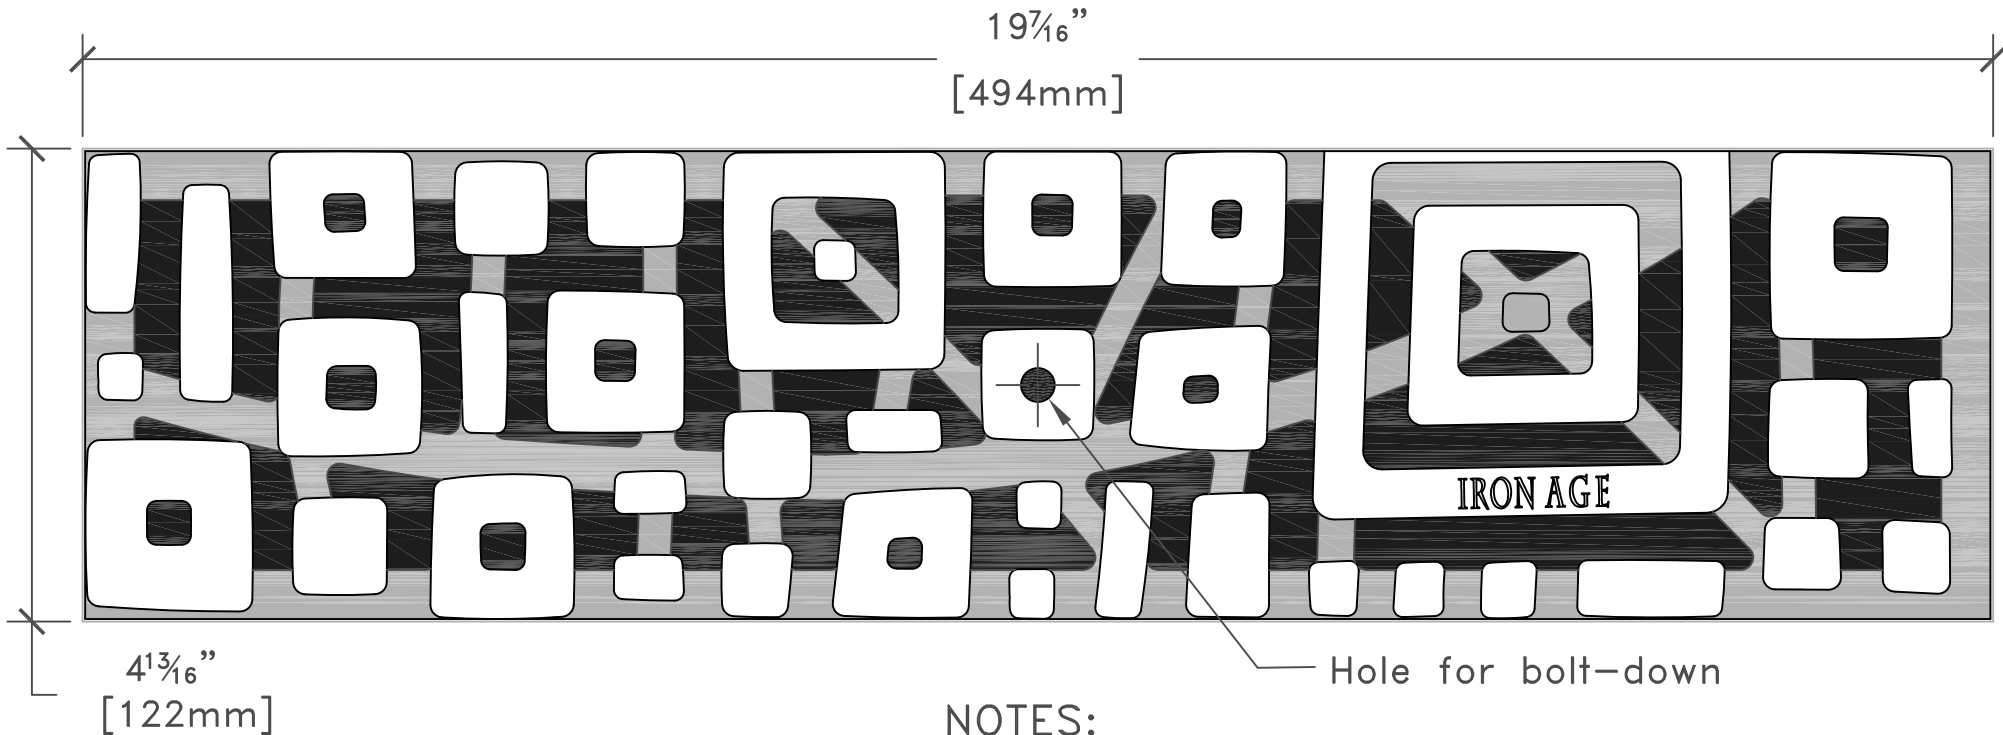

3 GRATES ARRAYED

TOP

NOTES:

- 1. Material: cast iron
- 2. Natural finish
- 3. Total thickness: 13/16"
- 4. Fits drain channels
- 5. No openings greater than 1/2"
- 6. Due to casting inconsistencies all dimensions are nominal.

Sunset 5"x20" Trench Grate

drawing no. SUS.A.05x20

drawn by: CD
scale: NTS
date: 01/01/09