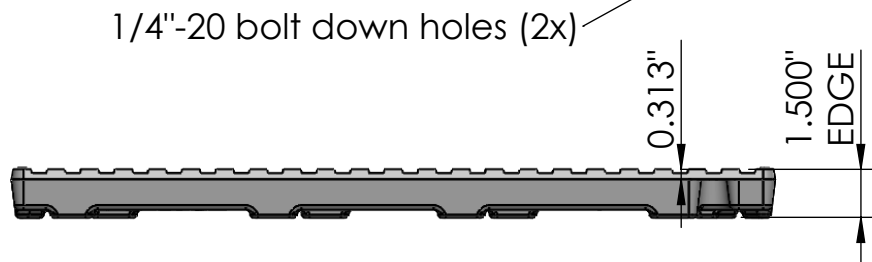

**TOP VIEW**

scale 1:6

**BACK VIEW**

scale 1:8

**ISO-VIEW**

scale 1:10

**SIDE VIEW**

scale 1:6

**NOTES:**

1. ADA-Compliant: No thru openings greater than 1/2"
2. Ships in 1 piece.
3. Due to casting inconsistencies, all dimensions are nominal.

Made in USA

©2013 Iron Age Designs

**Regular Joe 24" x 24" Catch Basin Grate**

Material: Cast Ductile Iron

Weight: 88.19 lbs.

Free Area 140.42"sq  
(approx): (23.80%)

By: MS Date: 5/9/19

Standard Raw  
Finish:

Edge  
Thickness: 1.500"

Gallon/ Min 183.95 GPM  
(approx):

Scale: NTS

Fits: Iron Age Custom Frame  
SOLD SEPARATELY

Product ID: RJX24-24I99

Drawing Name: 01-JOE.I.24x24