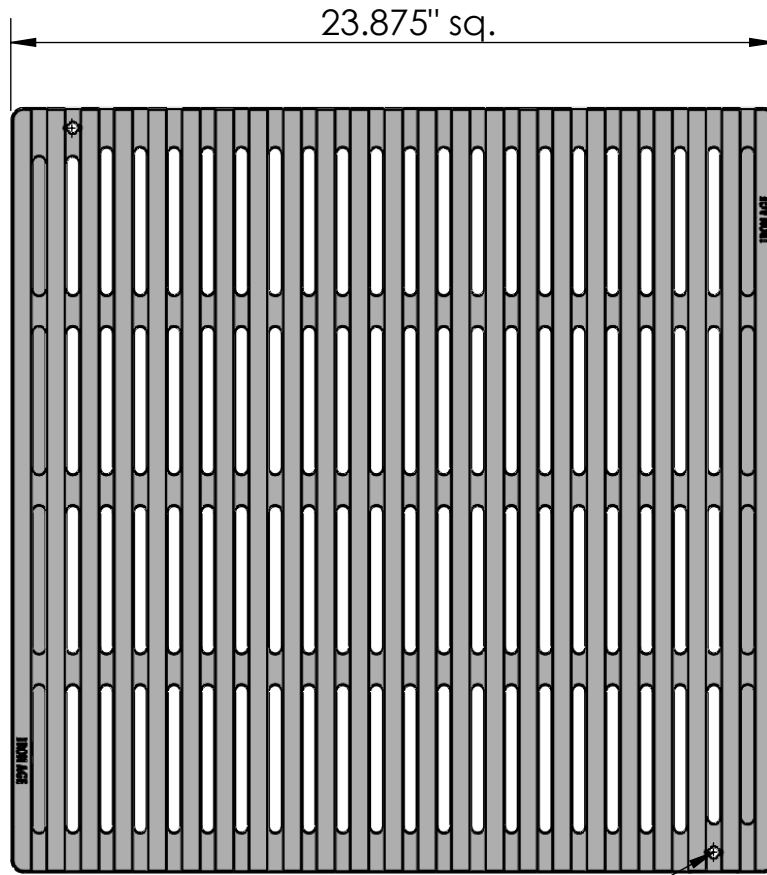

**TOP VIEW**

scale 1:6

**BACK VIEW**

scale 1:8

**ISO-VIEW**

scale 1:10

**SIDE VIEW**

scale 1:6

**NOTES:**

1. ADA-Compliant: No thru openings greater than 1/2"
2. Ships in 1 piece.
3. Due to casting inconsistencies, all dimensions are nominal.

Made in USA

©2013 Iron Age Designs

**Regular Joe 24" x 24" Catch Basin Grate**

Material: Cast Ductile Iron

Weight: 88.19 lbs.

Free Area 140.42"sq  
(approx): (23.80%)

By: MS Date: 5/9/19

Standard Raw  
Finish:

Edge  
Thickness: 1.500"

Gallon/ Min 183.95 GPM  
(approx):

Scale: NTS

Fits: Iron Age Custom Frame  
SOLD SEPARATELY

Product ID: RJX24-24I99

Drawing Name: 01-JOE.I.24x24