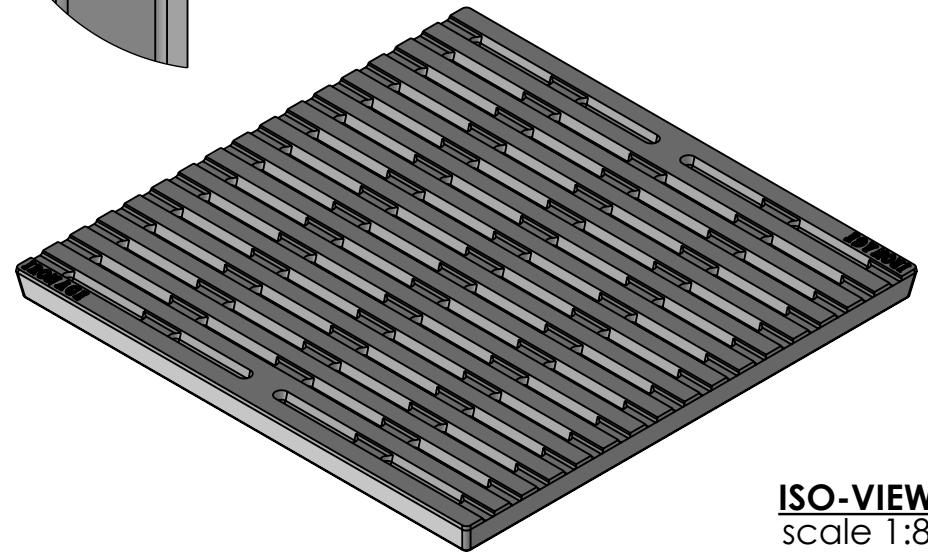

TOP VIEW
scale 1:4

CASTING-ID
scale 1:1.5

Drill Point (2x)
on Back

ISO-VIEW
scale 1:8

SIDE VIEW
scale 1:6

NOTES:

1. Heelproof: No thru openings greater than ¼".
2. Ships in pieces: 1
3. Due to casting inconsistencies, all dimensions are nominal.

Made in USA ©2023 Iron Age Designs

Regular Joe 13" x 13" Catch Basin Grate - Heel Proof

 IRON AGE DESIGNS Telephone 206.276.0925 www.ironagegrates.com	Material: Ductile Iron 65-45-12	Weight: 19.32 lbs.	Free Drain Area: 27.13 in/sq., or 15.24 %	By: MS Checked: MS Date: 2-2-23
	Finish: Raw	Edge: .750"	Flow Rate: 35.55 GPM, or .079 CuFt./sec.	© Registration: Pending Scale: NTS
	Fits: Olympic Foundry CO SM24 Frame 12x12x2 Reversible Frame & Grate	Product ID: RJO13-13I62HP	Drawing Name: 01_RJO_OFCO_13x13HP_CatchBasinGrate	