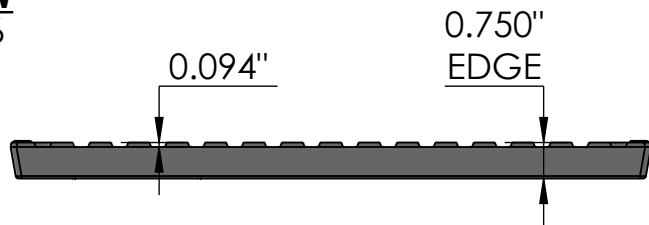

TOP VIEW
scale 1:4

CASTING-ID
scale 1:1.5

Drill Point (2x)
on Back

ISO-VIEW
scale 1:8

SIDE VIEW
scale 1:6

NOTES:

1. Heelproof: No thru openings greater than ¼".
2. Ships in pieces: 1
3. Due to casting inconsistencies, all dimensions are nominal.

Made in USA ©2023 Iron Age Designs

Regular Joe 13" x 13" Catch Basin Grate - Heel Proof

 IRON AGE DESIGNS Telephone 206.276.0925 www.ironagegrates.com	Material: Ductile Iron 65-45-12	Weight: 19.32 lbs.	Free Drain Area: 27.13 in/sq., or 15.24 %	By: MS Checked: MS Date: 2-2-23
	Finish: Raw	Edge: .750"	Flow Rate: 35.55 GPM, or .079 CuFt./sec.	© Registration: Pending Scale: NTS
	Fits: Olympic Foundry CO SM24 Frame 12x12x2 Reversible Frame & Grate	Product ID: RJO13-13I62HP	Drawing Name: 01_RJO_OFCO_13x13HP_CatchBasinGrate	