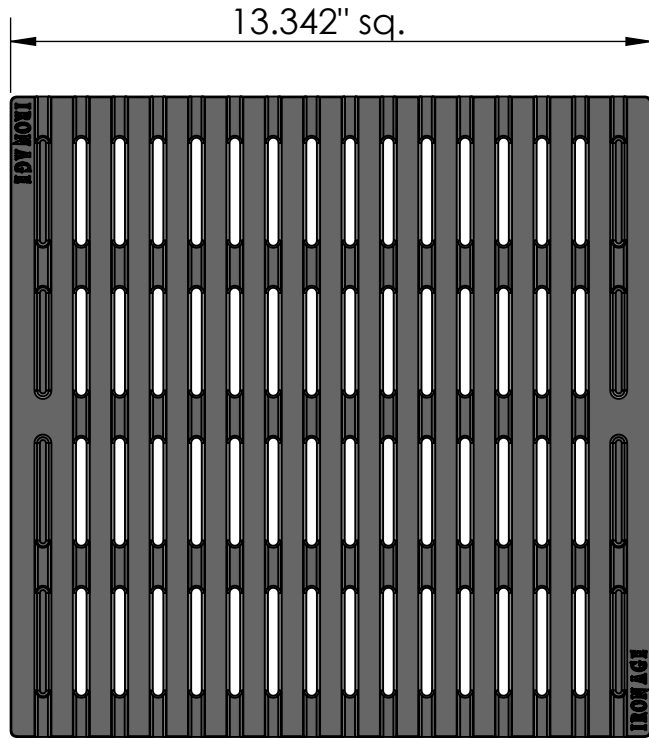

TOP VIEW
scale 1:4

CASTING-ID
scale 1:1.5

Drill Point (2x)
on Back

ISO-VIEW
scale 1:8

SIDE VIEW
scale 1:6

NOTES:

1. Heelproof: No thru openings greater than ¼".
2. Ships in pieces: 1
3. Due to casting inconsistencies, all dimensions are nominal.

Made in USA ©2023 Iron Age Designs

Regular Joe 13" x 13" Catch Basin Grate - Heel Proof

 IRON AGE DESIGNS Telephone 206.276.0925 www.ironagegrates.com	Material: Ductile Iron 65-45-12	Weight: 19.32 lbs.	Free Drain Area: 27.13 in/sq., or 15.24 %	By: MS Checked: MS Date: 2-2-23
	Finish: Raw	Edge: .750"	Flow Rate: 35.55 GPM, or .079 CuFt./sec.	© Registration: Pending Scale: NTS
	Fits: Olympic Foundry CO SM24 Frame 12x12x2 Reversible Frame & Grate	Product ID: RJO13-13I62HP	Drawing Name: 01_RJO_OFCO_13x13HP_CatchBasinGrate	