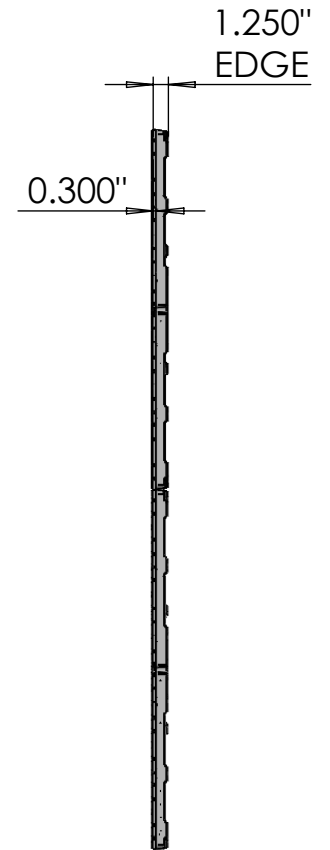

TOP VIEW
scale 1:16

END VIEW
scale 1:16

NOTES:

1. Heel Proof: No thru openings greater than 1/4".
2. Also available with 20" and 24"sq. center openings
3. Ships in 8 pieces.
4. Due to casting inconsistencies, all dimensions are nominal.

Rain 5' x 10' Heel Proof Tree Grate - 12" Opening

Made in USA ©2015 Iron Age Designs

Material: Cast Ductile Iron

Weight: 787.36 lbs. per set

Free Area N/A (approx):

By: JH checked by MS

Date: 7/1/15

Standard Raw
Finish:

Edge
Thickness: 1.125"

Gallon/ Min N/A (approx):

Scale: 1:16

© Registration: VA 2-112-798

Fits: 5'x10' Frames by Iron Age

Product ID: RNX60-120I99TGHP12

Drawing Name: 02_RAIN_TG_60x120_HP_12open