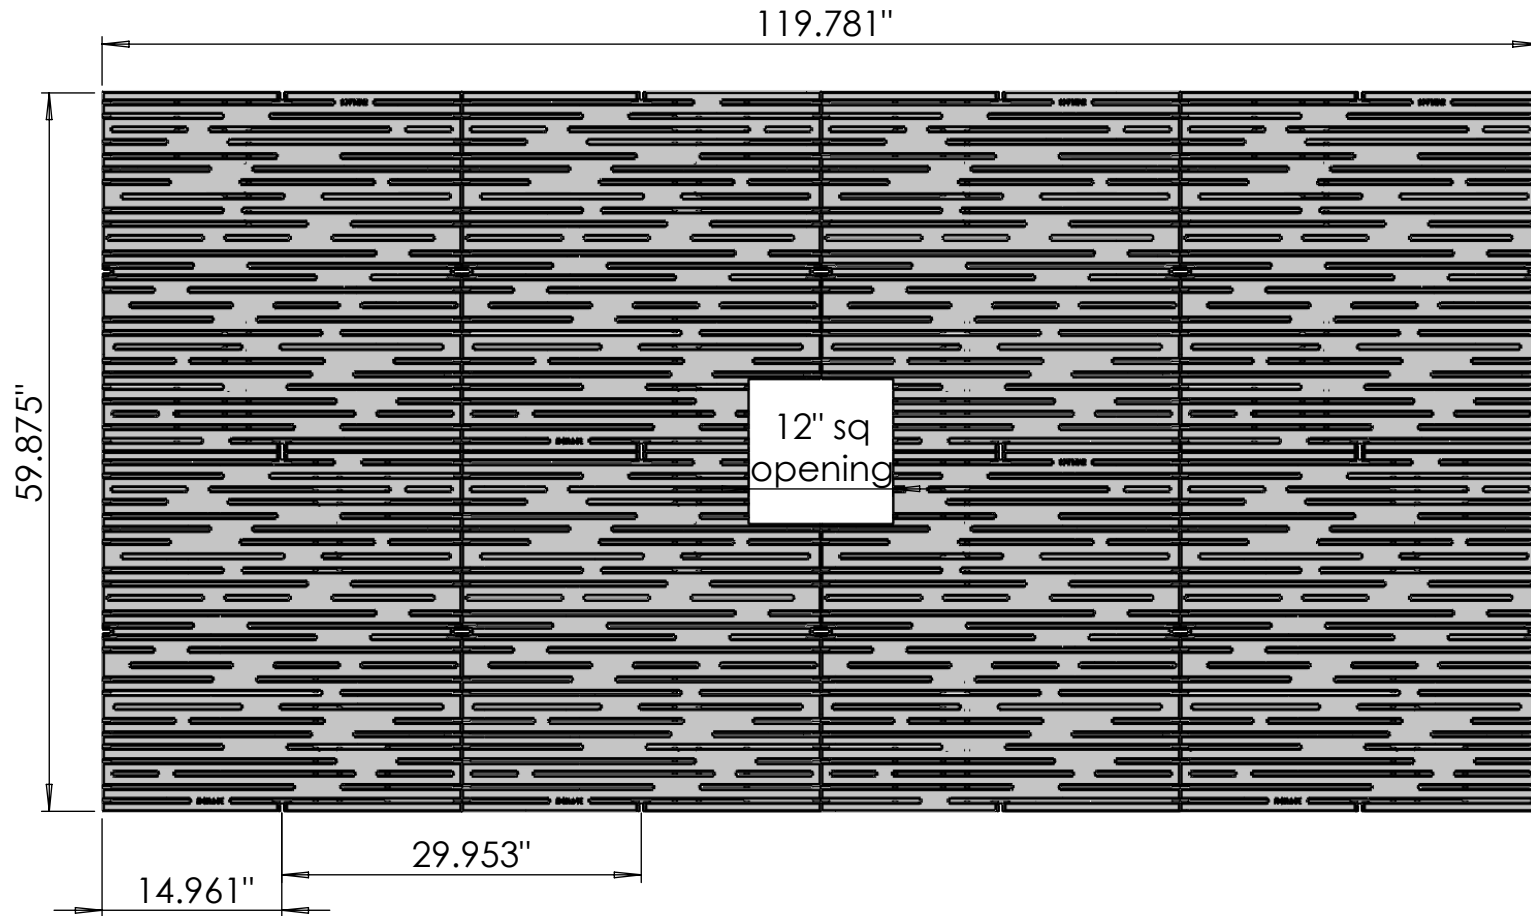

TOP VIEW
scale 1:16

END VIEW
scale 1:16

NOTES:

1. Heel Proof: No thru openings greater than 1/4".
2. Also available with 20" and 24"sq. center openings
3. Ships in 8 pieces.
4. Due to casting inconsistencies, all dimensions are nominal.

Rain 5' x 10' Heel Proof Tree Grate - 12" Opening

Made in USA ©2015 Iron Age Designs

Material: Cast Ductile Iron

Weight: 787.36 lbs. per set

Free Area N/A (approx):

By: JH checked by MS

Date: 7/1/15

Standard Raw
Finish:

Edge
Thickness: 1.125"

Gallon/ Min N/A (approx):

Scale: 1:16

© Registration: VA 2-112-798

Fits: 5'x10' Frames by Iron Age

Product ID: RNX60-120I99TGHP12

Drawing Name: 02_RAIN_TG_60x120_HP_12open