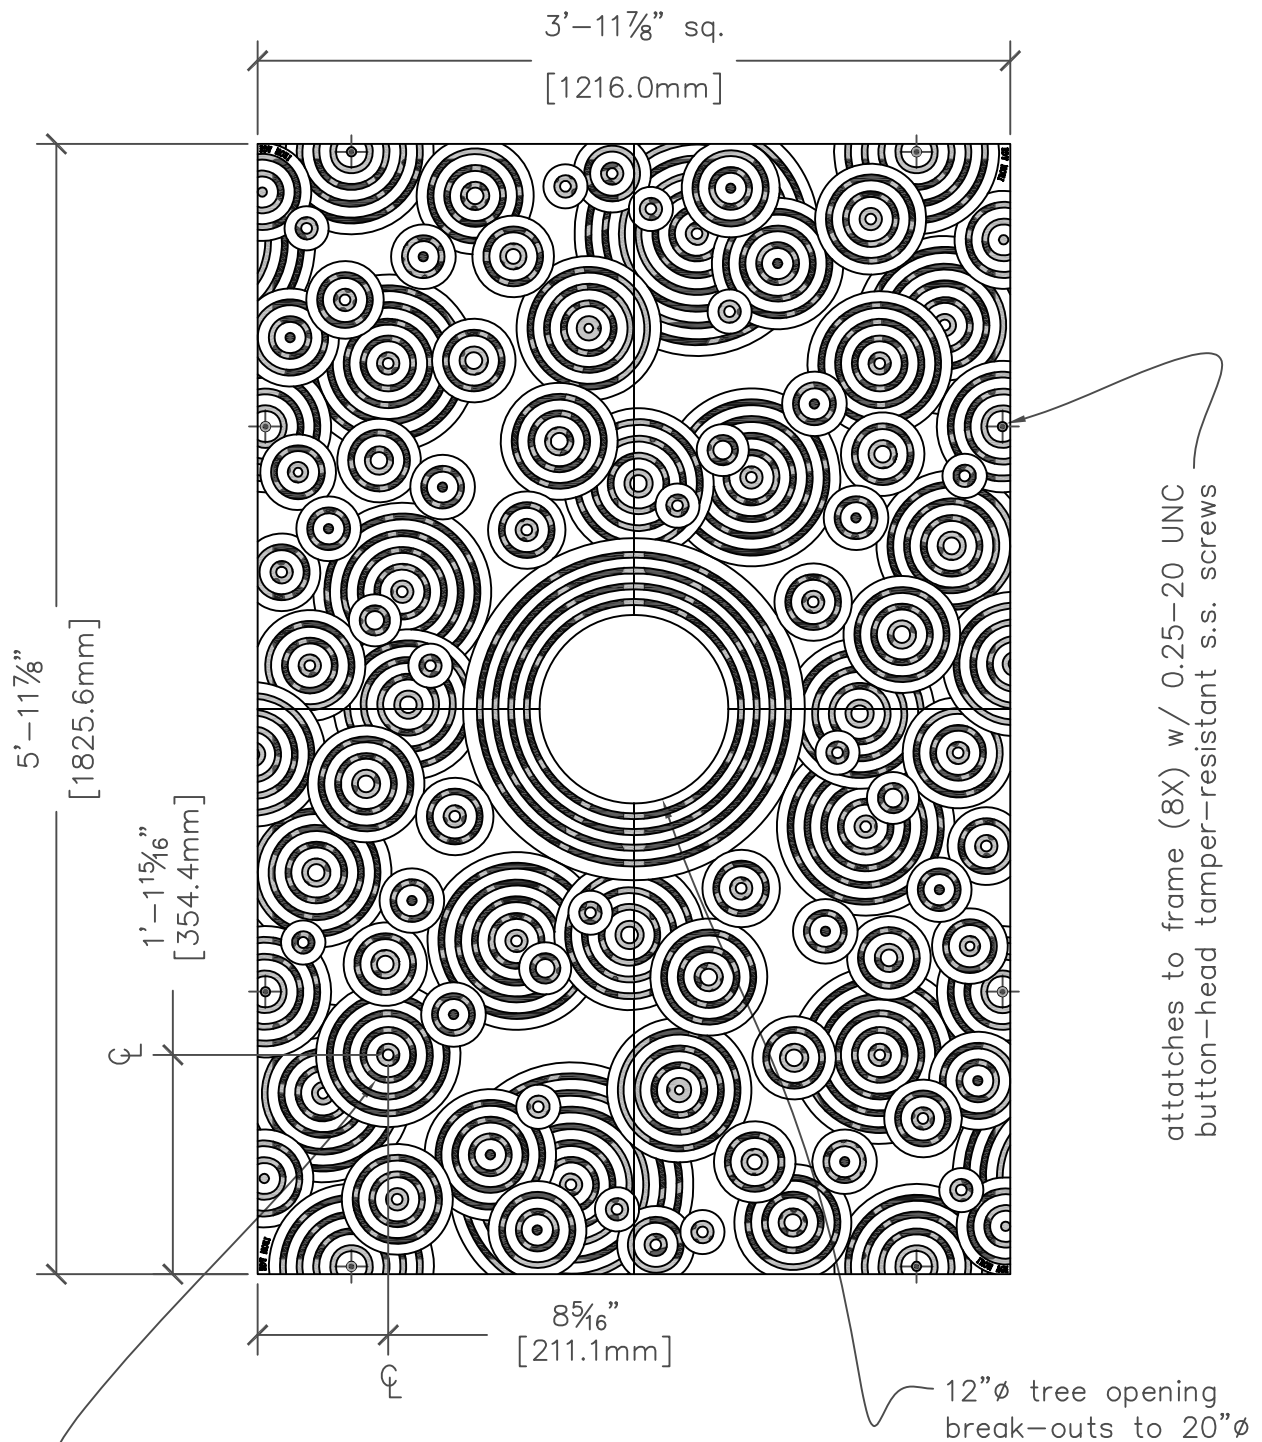

TOP

(4X) 3 1/2" ϕ knock-out for
Basik LED Walkover™
light fixture available from
Sistemalux USA 916.722.7800
www.sistemalux.com
catalog # 1251...
color and beam width options

NOTES:

1. Material: cast iron
2. Natural finish
3. Total thickness: 1 1/4"
4. Fits; Iron Age
4'x6' treegrate frame
5. No openings > 1/2"
6. Ships in 4 pieces
7. Due to casting inconsistencies,
all dimensions are nominal.

IRON AGE
DESIGNS

2104 SW 152nd St. #4 TEL 206.276.0925
Burien, WA 98166 FAX 206.257.0318
www.ironagedesigns.com

Oblio 4'x6' Tree Grate
drawing no. OBL.I.48x72

drawn by: CD
scale: NTS
date: 07/26/07

© 2007 Iron Age Designs