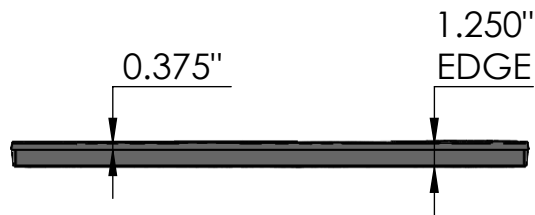

TOP VIEW
scale 1:10

CASTING-ID
scale 1:2

1/4"-20 (2x)
Pan Head
STD-Bolt

ISO-VIEW
scale 1:10

SIDE VIEW
scale 1:10

NOTES:

1. ADA Compliant: No thru openings greater than 1/2".
2. Ships in pieces: 1
3. Due to casting inconsistencies, all dimensions are nominal.

Made in USA ©2020 Iron Age Designs

Oblio 27" x 37" Catch Basin

 IRON AGE DESIGNS Telephone 206.276.0925 www.ironagegrates.com	Material: Ductile Iron 65-45-12	Weight: 125.40 lbs.	Free Drain Area: 170.78 in/sq., or 17.24 %	By: MS Checked: MS Date: 11-17-21
	Finish: Raw	Edge: 1.250"	Flow Rate: 223.73 GPM, or .498 CuFt./sec.	© Registration: Pending Scale: NTS
	Fits: Iron Age Custom Frames SOLD SEPARATELY	Product ID: OX27-37199	Drawing Name: 01_OBL_I_27x37_CatchBasin	