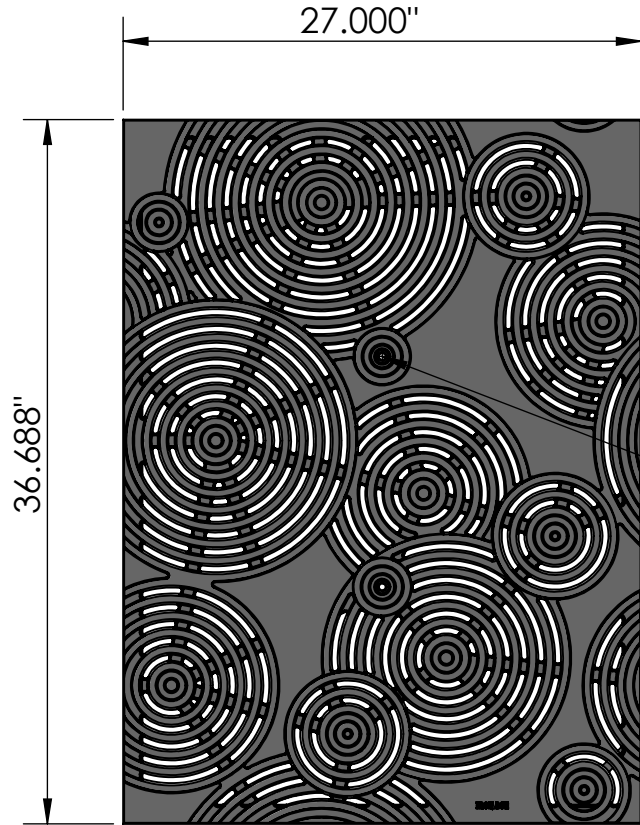

TOP VIEW
scale 1:10

CASTING-ID
scale 1:2

1/4"-20 (2x)
Pan Head
STD-Bolt

ISO-VIEW
scale 1:10

SIDE VIEW
scale 1:10

NOTES:

1. ADA Compliant: No thru openings greater than 1/2".
2. Ships in pieces: 1
3. Due to casting inconsistencies, all dimensions are nominal.

Made in USA ©2020 Iron Age Designs

Oblio 27" x 37" Catch Basin

 IRON AGE DESIGNS Telephone 206.276.0925 www.ironagegrates.com	Material: Ductile Iron 65-45-12	Weight: 125.40 lbs.	Free Drain Area: 170.78 in/sq., or 17.24 %	By: MS Checked: MS Date: 11-17-21
	Finish: Raw	Edge: 1.250"	Flow Rate: 223.73 GPM, or .498 CuFt./sec.	© Registration: Pending Scale: NTS
	Fits: Iron Age Custom Frames SOLD SEPARATELY	Product ID: OX27-37199	Drawing Name: 01_OBL_I_27x37_CatchBasin	