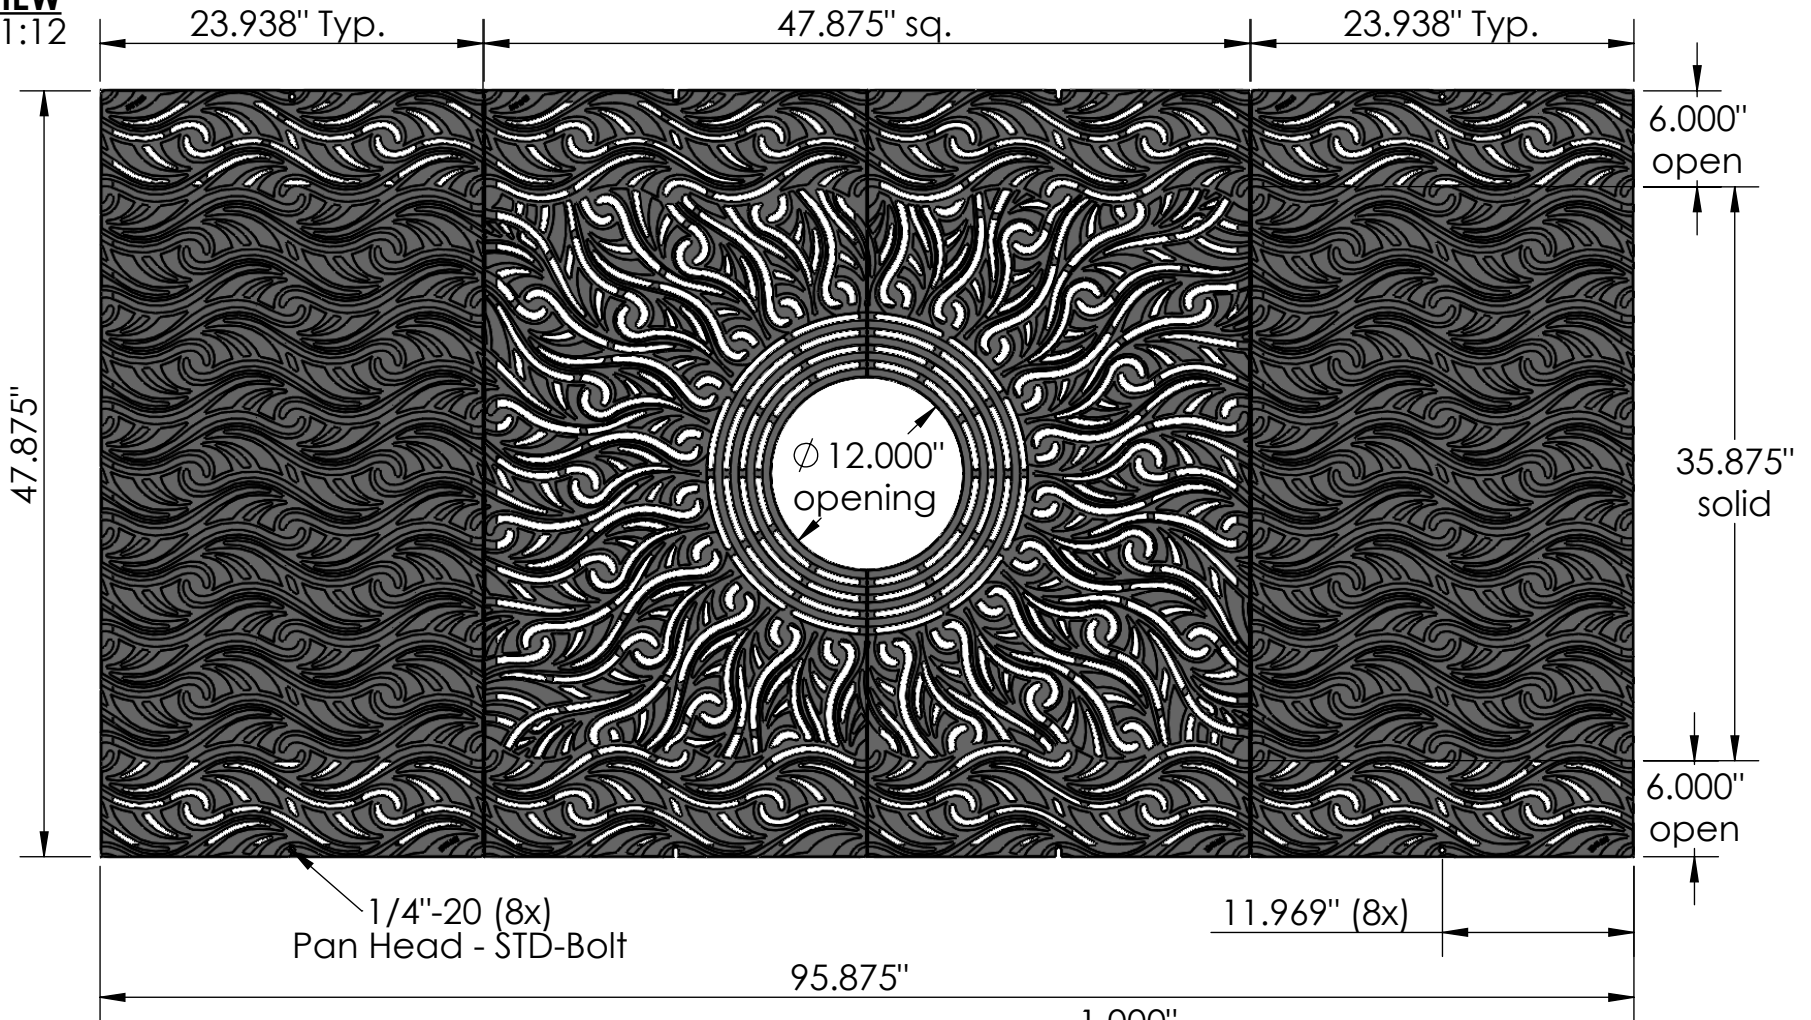

TOP VIEW
scale 1:12

SIDE VIEW
scale 1:12

NOTES:

1. ADA-Compliant: No thru openings greater than 1/2"
2. Ships in 4 piece.
3. Due to casting inconsistencies, all dimensions are nominal.

Made in USA ©2020 Iron Age Designs

Minione 4' x 8' Tree Grate - 12" opening

Material: Cast Iron
Standard Finish: Raw
Fits: Iron Age CustomFrame
SOLD SEPARATELY

Weight: 384.26 lbs.
Edge Thickness: 1.000"
Product ID: MX48-96199TG

Free Area (approx): 736.11"sq (16.05%)
Gallon/ Min (approx): 964.31 GPM
Drawing Name: 03-Min.1.48x96TG_12open