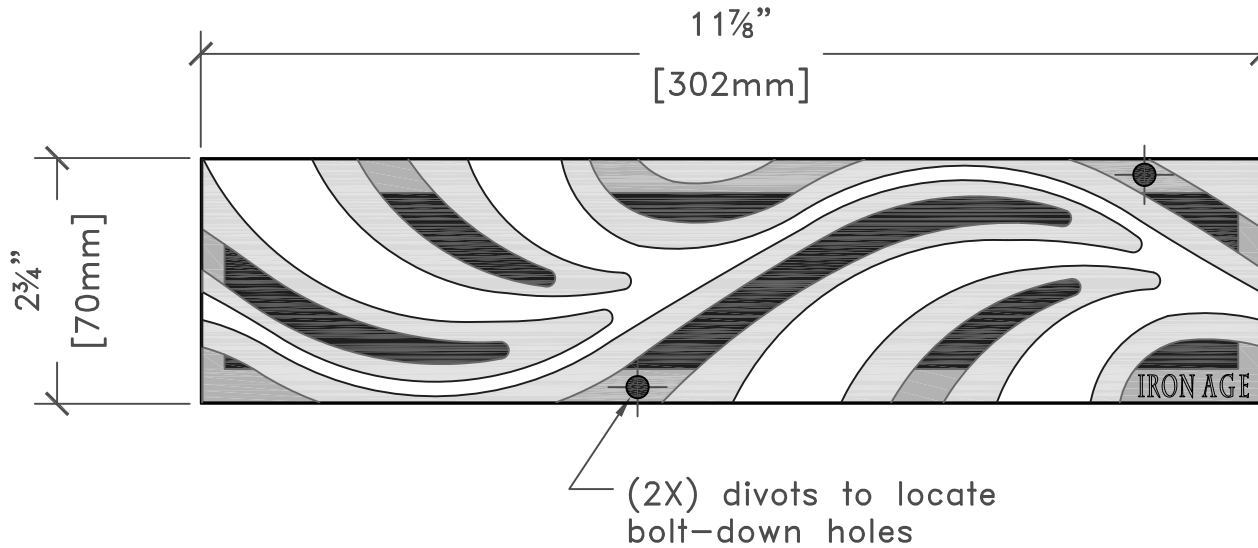

5 GRATES ARRAYED

TOP

NOTES:

1. Material: cast iron
2. Natural finish
3. Total thickness: 1/4"
4. Fits drain channels
5. No openings greater than 3/8"
6. Free Drain Area = 17%
7. Due to casting inconsistencies, all dimensions are nominal.

Minnione 3" x 12" Trench Grate

drawing no. MIN.N.03x12

drawn by: CD
scale: NTS
date: 12/22/06

© 2006 Iron Age Designs