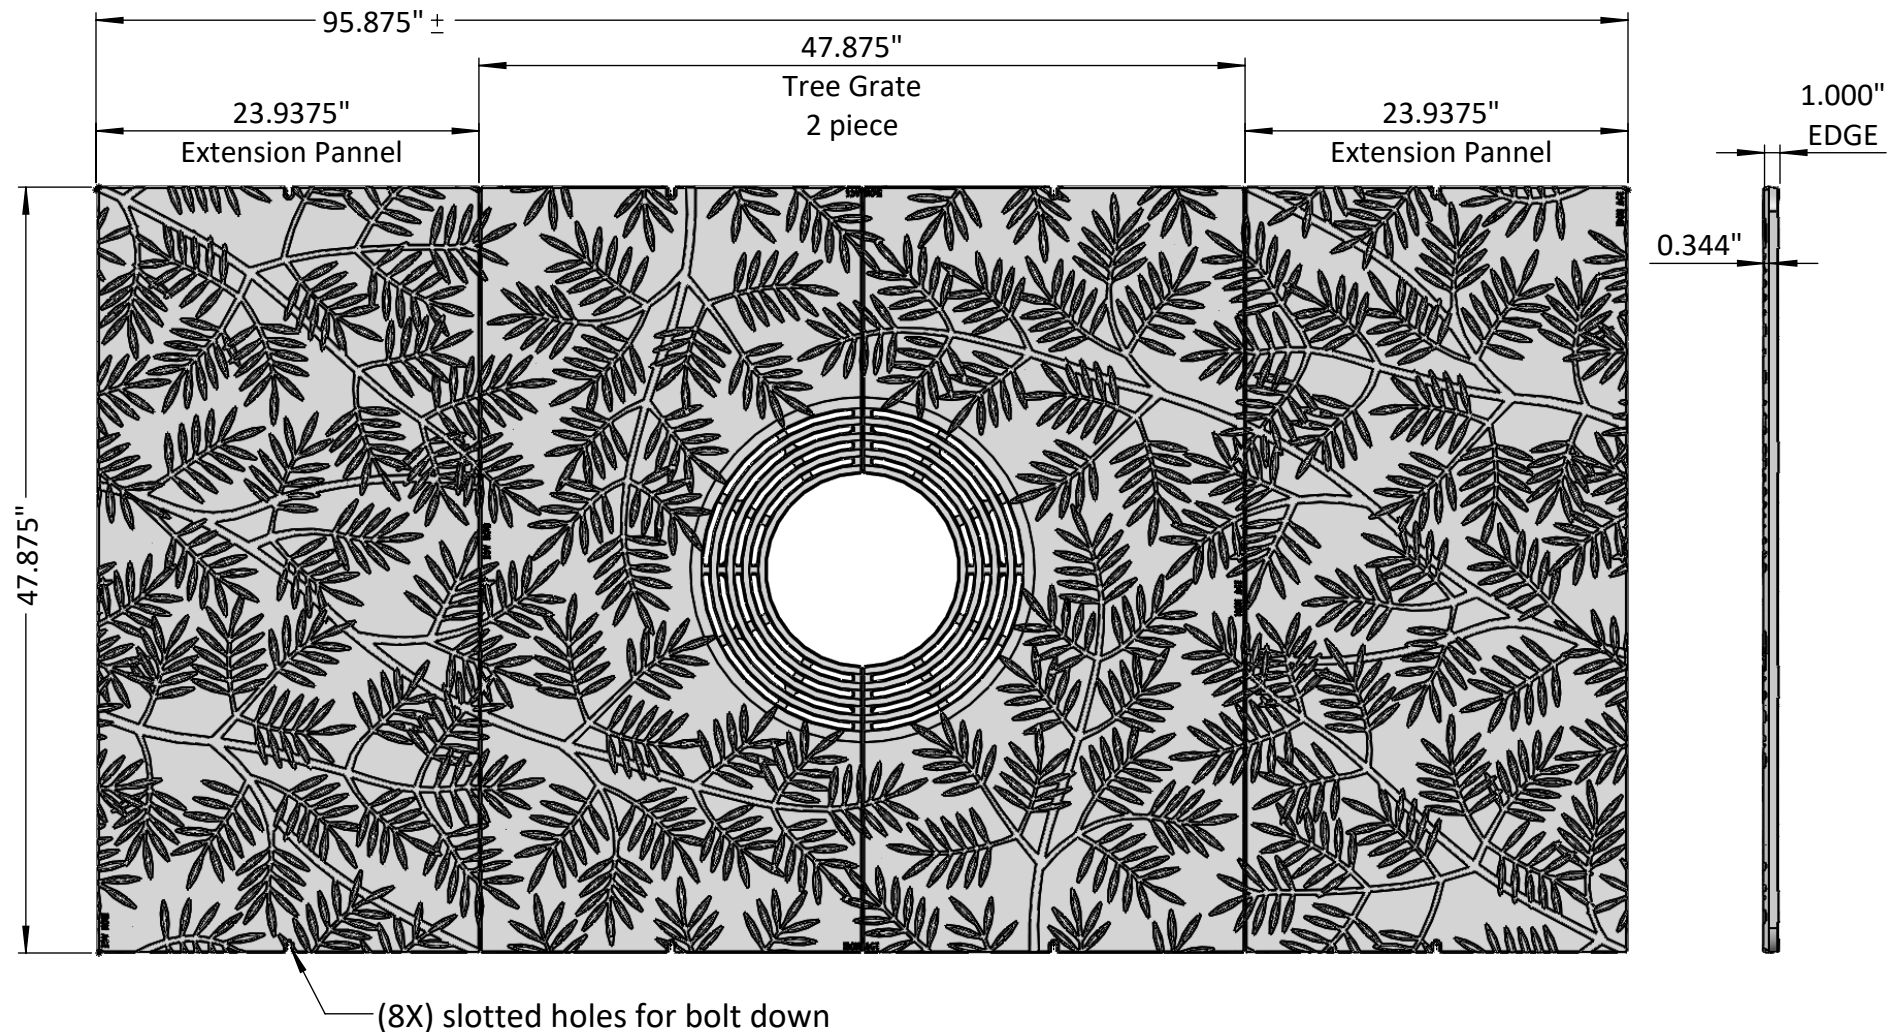

TOP VIEW

scale 1:12

END VIEW

scale 1:12

NOTES:

1. Heel Proof: No openings greater than 1/4"
2. Ships in 4 pieces.
3. Tree opening 12" Dia. break outs to 20" Dia.
4. Due to casting inconsistencies, all dimensions are nominal.

Made in USA ©2018 Iron Age Designs

Locust 4' x 8' Heel Proof Tree Grate

Material: Cast Iron

Standard Raw
Finish:

Fits: Custom Frame by Iron Age

Weight: Tree Grate 126lbs x2
Extension 129 lbs x2
Total 510 lbs

Edge
Thickness: 1"

Product ID: LX48-96I99TGHP

Free Area n/a
(approx):
Gallon/ Min n/a
(approx):

Drawing Name: 003-LOC.I.48x96_TGrate

By: CD checked by MS

Date: 4/29/18

Scale: 1:12

© Registration: XX-1-XXX-123