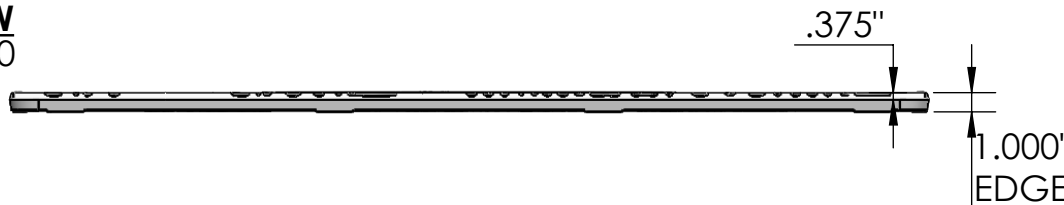

TOP VIEW
scale 1:10

47.875" square

11.969"
bolt down (4X)

Ø 12.000

SIDE VIEW
scale 1:10

.375"

1.000"
EDGE

Back Side
scale 1:16

CASTING-ID
scale 1:4

LX4848

ISO-VIEW
scale 1:16

NOTES:

1. Heelproof: No thru openings greater than 3/4"
2. Ships in 2 pieces.
3. Tree Openings 12" dia., break outs to 20" dia.
4. Due to casting inconsistencies, all dimensions are nominal.

Locust 4' x 4' Heel Proof Tree Grate

Made in USA ©2009 Iron Age Designs

IRON AGE
DESIGNS
Telephone 206.276.0925
www.ironagegrates.com

Material: Cast Iron

Weight: 248 lbs. per set

Free Area (approx): N/A

By: CD checked by MS Date: 4/29/18

Standard Raw Finish:

Edge Thickness: 1.000"

Gallon/ Min (approx): N/A

Scale: 1:10

Fits: Custom Frame by Iron Age

Product ID: LX48-48199TGHP

Drawing Name: 01-LOC.I.48x48_Tgrate

© Registration: XX-1-XXX-123