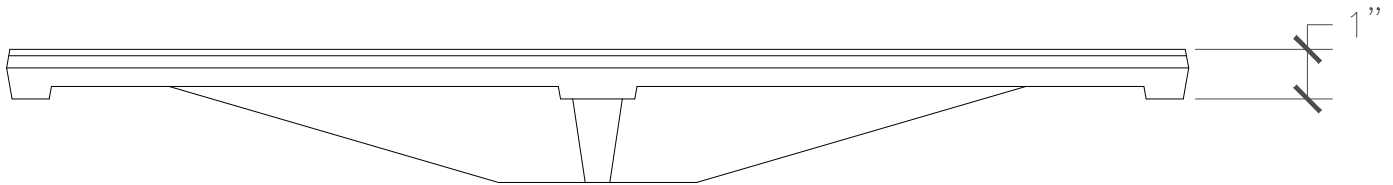

top

edge

NOTES:

1. Material: cast iron
2. Natural finish
3. One piece, total thickness: 1"
4. Fits: Deeter 1256 manhole ring (by others)
5. Due to casting inconsistencies, all dimensions are nominal.

**IRON AGE
DESIGNS**

2104 SW 152nd st #4 TEL 206.276.0925
 Burien, WA 98166 FAX 206.257.0318
 www.ironagedesigns.com

Locust 24" Dia. Manhole Cover

drawn by: JH
 scale: NTS
 date: 12/30/13

drawing no. 02-LOC.NF.24"dia

© 2013 Iron Age Designs