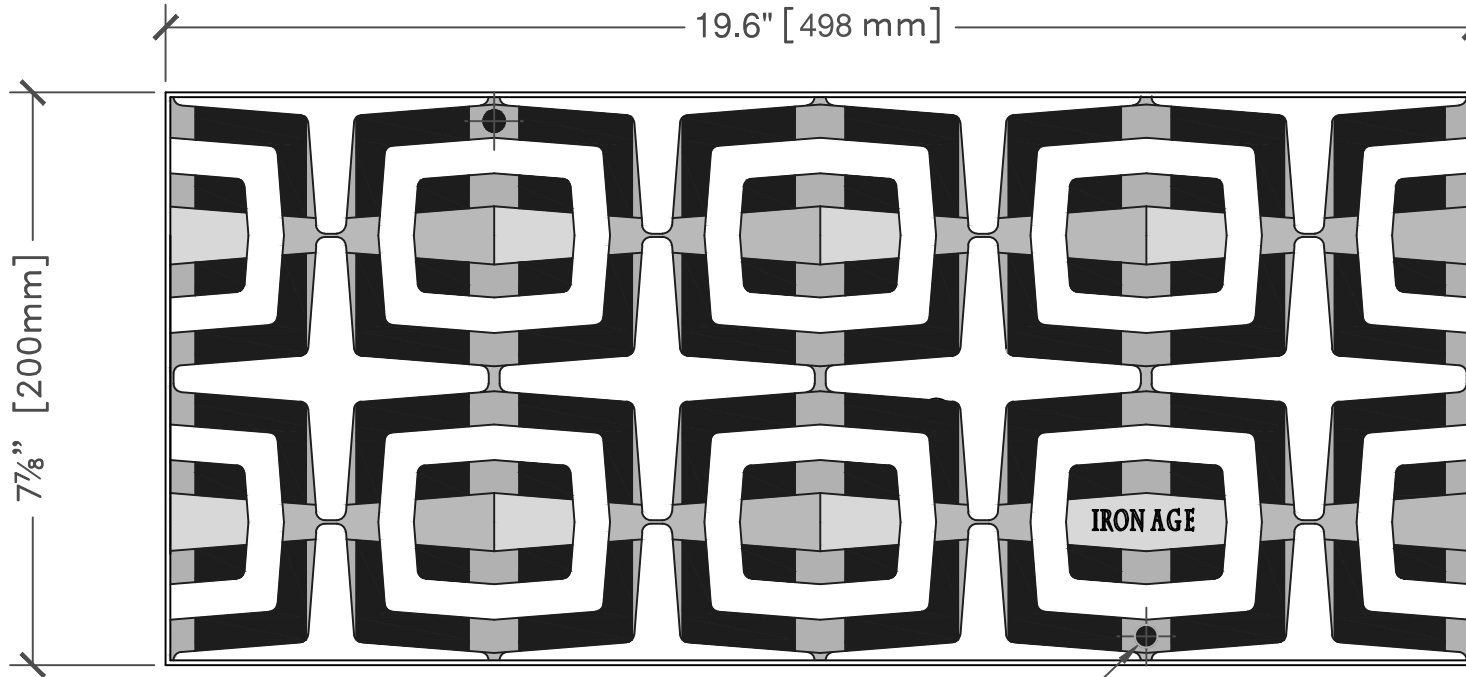

3 GRATES ARRAYED

TOP

(2X) holes for bolt-down

NOTES:

1. Material: cast iron
2. Natural finish
3. Fits drain channels
4. manufactured by: NDS® 8" Pro Series
5. Thickness at edge: 1"
6. No openings greater than 1/2"
7. Due to casting inconsistencies, all dimensions are nominal.

IRON AGE
DESIGNS

2104 SW 152nd st #4 TEL 206.276.0925
 Burien, WA 98166 FAX 206.257.0318
 www.ironagegrates.com

Carbochon 8"x20" Trench Grate

drawing no. CAR.A.8x18

drawn by: JH
 scale: NTS
 date: 10/28/14