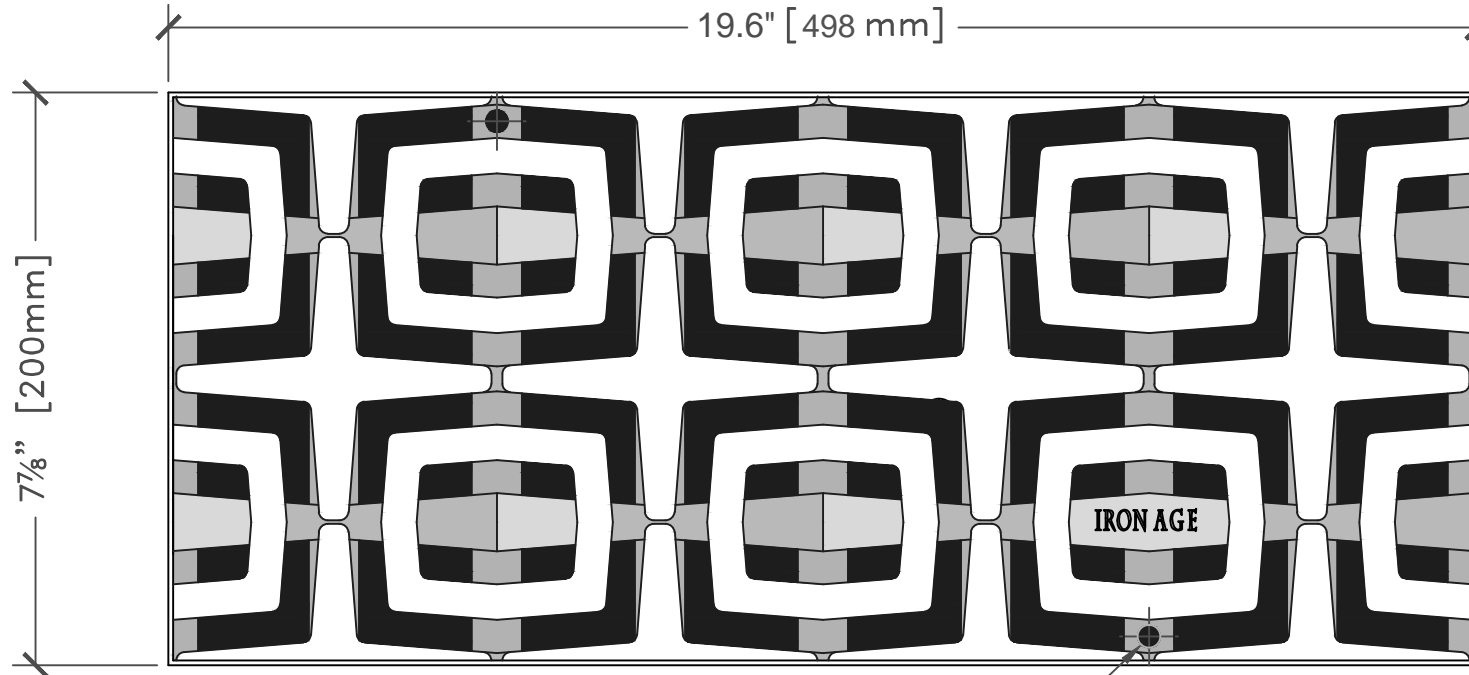

3 GRATES ARRAYED

TOP

(2X) holes for bolt-down

NOTES:

1. Material: cast iron
2. Natural finish
3. Fits drain channels
4. manufactured by:
NDS® 8" Pro Series
5. Thickness at edge: 1"
6. No openings greater than 1/2"
7. Due to casting inconsistencies, all dimensions are nominal.

IRON AGE
DESIGNS

2104 SW 152nd st #4 TEL 206.276.0925
 Burien, WA 98166 FAX 206.257.0318
 www.ironagegrates.com

Carbochon 8"x20" Trench Grate

drawn by: JH
 scale: NTS
 date: 10/28/14

drawing no. CAR.A.8x18