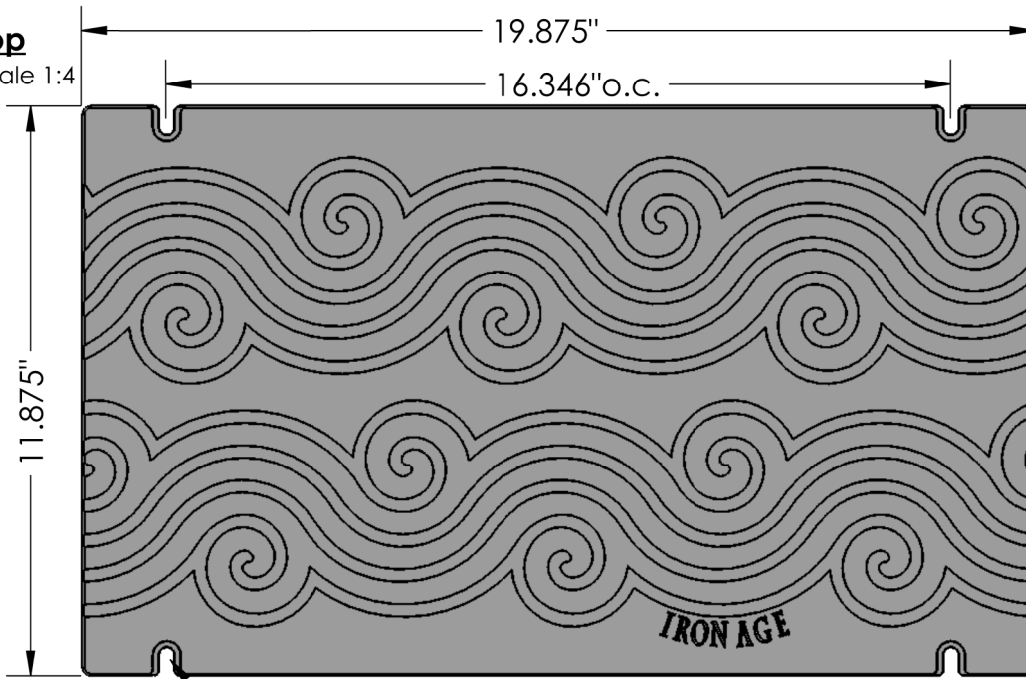

Array 3x

Scale 1:10

Top

Scale 1:4

Ø .30" hole for Ø 1/4"-20 Bolts [Std.]

Side

Scale 1:4

Edge

Scale 1:4

Bottom

Scale 1:8

Perspective

Scale 1:8

NOTES:

1. Material: cast iron
2. Finish: Natural
3. Edge thickness: 1"
4. Fits frame by: Iron Age
5. Solid; No openings
6. Weight approx. 33 lbs
7. Due to casting inconsistencies all dimensions are nominal

 **IRON AGE** 2104 SW 152nd St #4 TEL 206.276.0925
 Burién, WA 98166 FAX 206.257.0318
 DESIGNS www.ironagedesigns.com

Argo 12"x20" Solid Trench Grate

JOB NO. _____ Drawn by: CD/JH
 Date: 6/9/16
 DWG. NO. 01-ARG.I.12x20_Solid Scale: Not to Scale