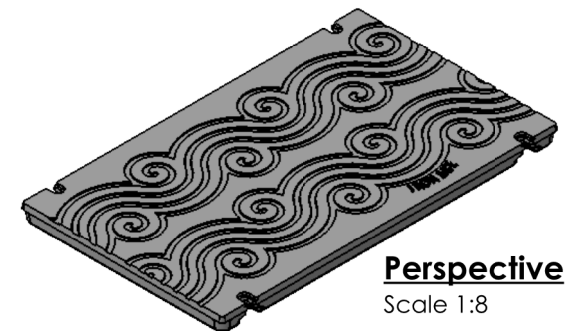

Array 3x

Scale 1:10

Top

Scale 1:4

Ø .30" hole for Ø 1/4"-20 Bolts [Std.]

Side

Scale 1:4

Edge

Scale 1:4

Bottom

Scale 1:8

Perspective

Scale 1:8

NOTES:

1. Material: cast iron
2. Finish: Natural
3. Edge thickness: 1"
4. Fits frame by: Iron Age
5. Solid; No openings
6. Weight approx. 33 lbs
7. Due to casting inconsistencies all dimensions are nominal

 **IRON AGE** 2104 SW 152nd St #4 TEL 206.276.0925
 Burién, WA 98166 FAX 206.257.0318
 DESIGNS www.ironagedesigns.com

Argo 12"x20" Solid Trench Grate

JOB NO. _____ Drawn by: CD/JH
 Date: 6/9/16
 DWG. NO. 01-ARG.I.12x20_Solid Scale: Not to Scale