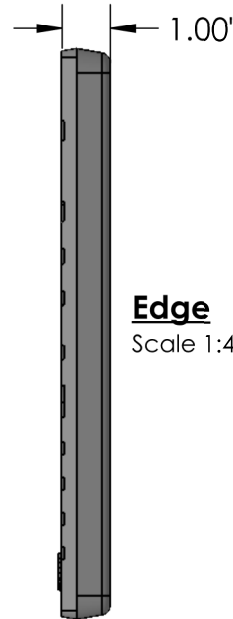

Array 3x

Scale 1:10

Top

Scale 1:4

Ø .30" hole for Ø 1/4"-20 Bolts [Std.]

Side

Scale 1:4

Edge

Scale 1:4

Bottom

Scale 1:8

Perspective

Scale 1:8

NOTES:

1. Material: cast iron
2. Finish: Natural
3. Edge thickness: 1"
4. Fits frame by: Iron Age
5. Solid; No openings
6. Weight approx. 33 lbs
7. Due to casting inconsistencies all dimensions are nominal

 **IRON AGE** 2104 SW 152nd St #4 TEL 206.276.0925
 Burién, WA 98166 FAX 206.257.0318
 DESIGNS www.ironagedesigns.com

Argo 12"x20" Solid Trench Grate

JOB NO. _____ Drawn by: CD/JH
 Date: 6/9/16
 DWG. NO. 01-ARG.I.12x20_Solid Scale: Not to Scale